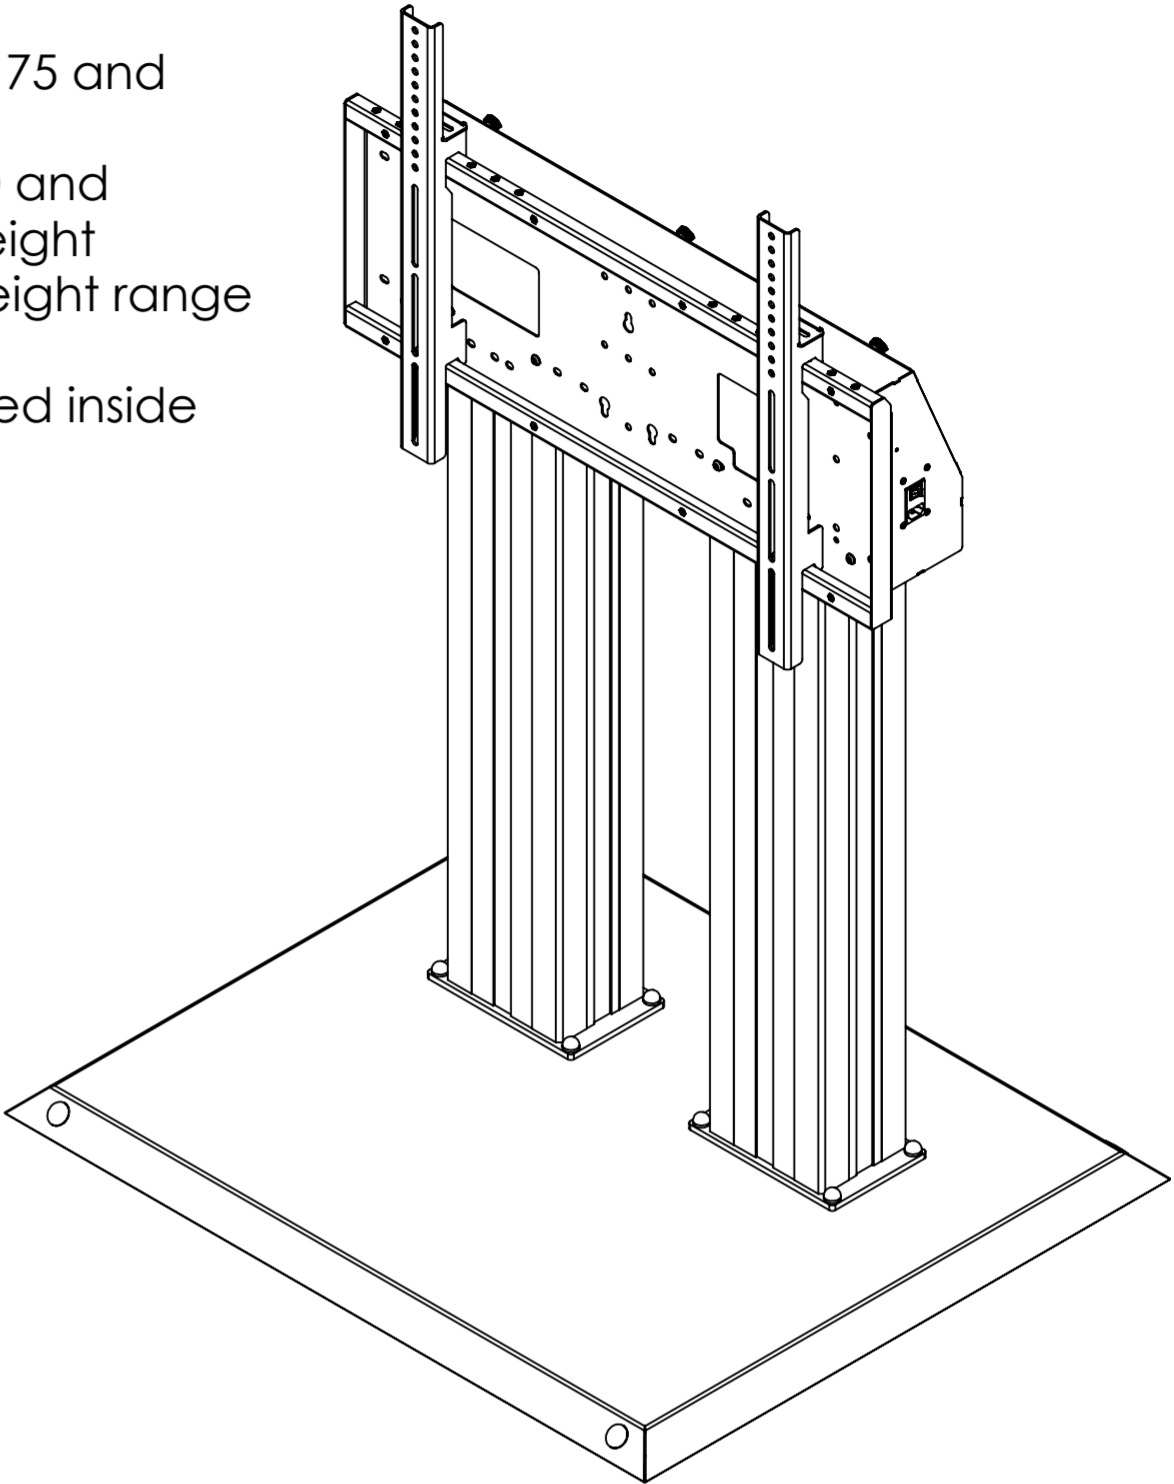

Hi-Lo Mono 600 Heavy Duty Trolley - 8406

- Max Capacity 170KG, suitable for screens between 75 and 105in
- Suitable for VESA mounts 200, 300, 400, 500, 600, 700 and 800mm in width and between 100 and 600mm in height
- 600mm Electric height adjustment, 1175-1775mm Height range to center of mount.
- 4 Gang UK power and 2 x IEC power sockets included inside headbox
- Anti-Collision sensor

*Dimensions given to a tolerance of +-3mm