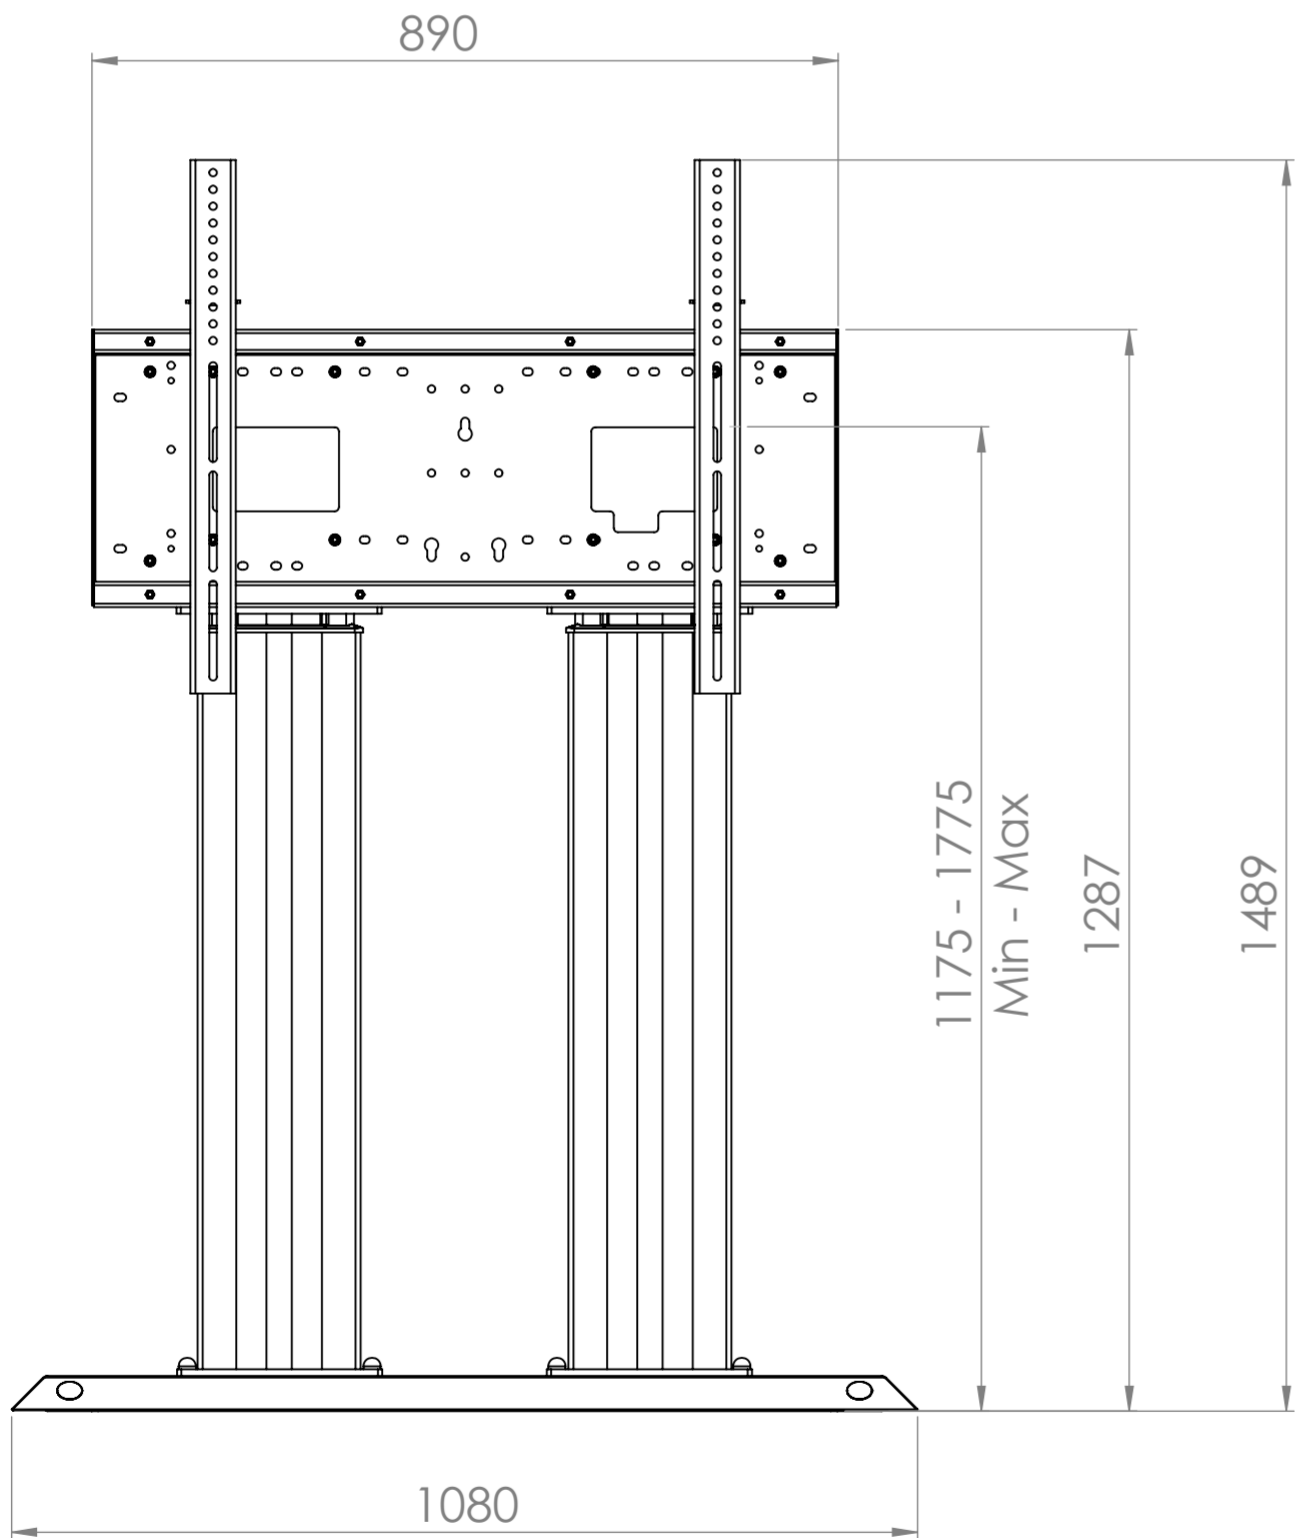

Hi-Lo Mono 600 Heavy Duty Trolley - 8406

- Max Capacity 170KG, suitable for screens between 75 and 105in
- Suitable for VESA mounts 200, 300, 400, 500, 600, 700 and 800mm in width and between 100 and 600mm in height
- 600mm Electric height adjustment, 1175-1775mm Height range to center of mount.
- 4 Gang UK power and 2 x IEC power sockets included inside headbox
- Anti-Collision sensor

*Dimensions given to a tolerance of +-3mm