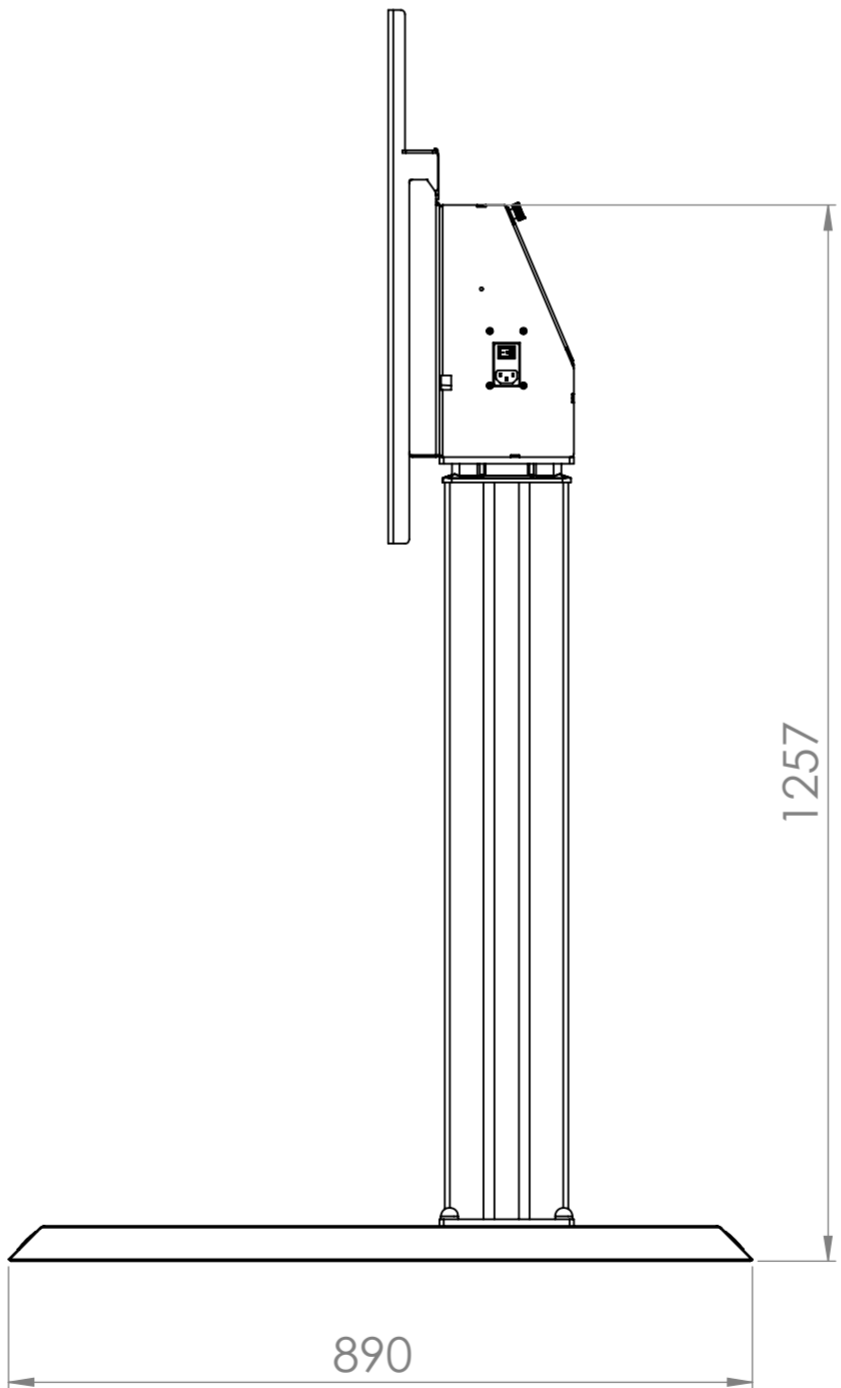

Hi-Lo Mono 600 Heavy Duty Trolley - 8406

- Max Capacity 170KG, suitable for screens between 75 and 105in
- Suitable for VESA mounts 200, 300, 400, 500, 600, 700 and 800mm in width and between 100 and 600mm in height
- 600mm Electric height adjustment, 1175-1775mm Height range to center of mount.
- 4 Gang UK power and 2 x IEC power sockets included inside headbox
- Anti-Collision sensor

*Dimensions given to a tolerance of +-3mm