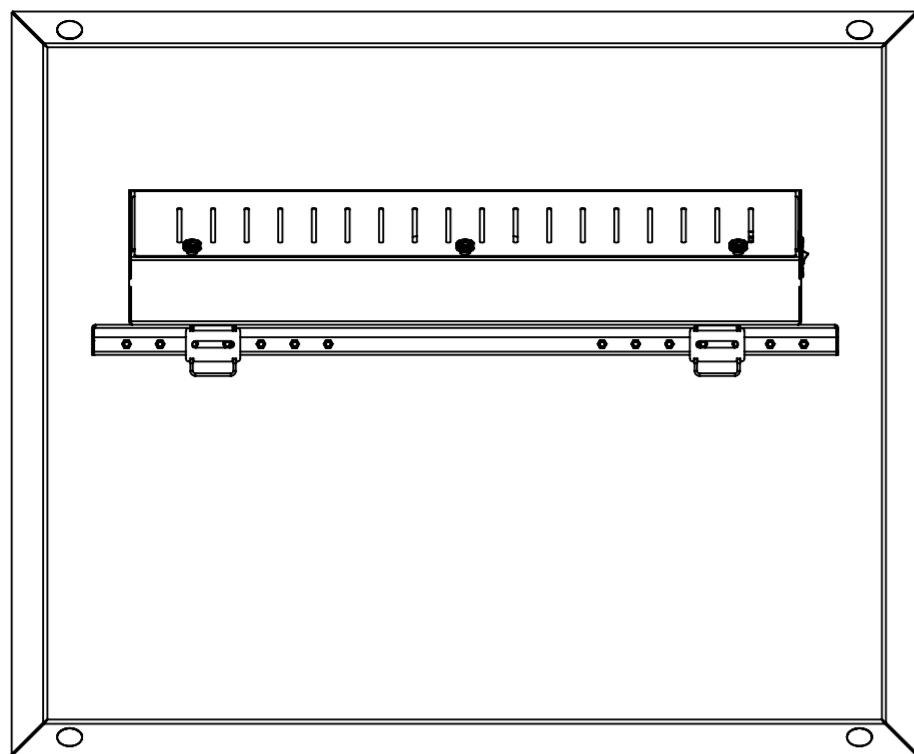

Hi-Lo Mono 600 Heavy Duty Trolley - 8406

- Max Capacity 170KG, suitable for screens between 75 and 105in
- Suitable for VESA mounts 200, 300, 400, 500, 600, 700 and 800mm in width and between 100 and 600mm in height
- 600mm Electric height adjustment, 1175-1775mm Height range to center of mount.
- 4 Gang UK power and 2 x IEC power sockets included inside headbox
- Anti-Collision sensor

*Dimensions given to a tolerance of +-3mm