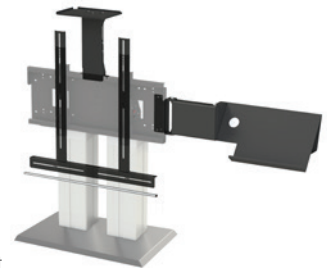

HI-LO[®] Mono Heavy Duty - Electric - Free standing mount

PRODUCT CODE 8406

SIZE	WEIGHT	VESA UP TO	WARRANTY (RTB)	DIMENSIONS
UP TO 105"	UP TO 170 _{kg}	800 x 600	5 YRS	HEIGHT 1460mm WIDTH 780mm DEPTH 700mm MOUNT WEIGHT 98kg ELECTRIC HEIGHT ADJUSTMENT 600mm

FEATURES

Simple elegance - all cables are hidden within the column.

Strong, secure fixing - twin wall brackets with fixing plates, all hidden behind the column.

Enhance the experience further with on-board accessories -

including sound bar mount, video conference camera mount, anti-crush bar, laptop shelf, laptop secure wall mount, Apple TV and Intel NUC.

SPECIFICATION

Vertical range and position -

500mm of electronic vertical movement

Mount size - universal brackets for VESA mount sizes up to 800mm and 440mm or 600mm high. Please specify when ordering.

Floor to centre of mount 1175 - 1775mm

Construction - high quality steel with a reliable electric motor