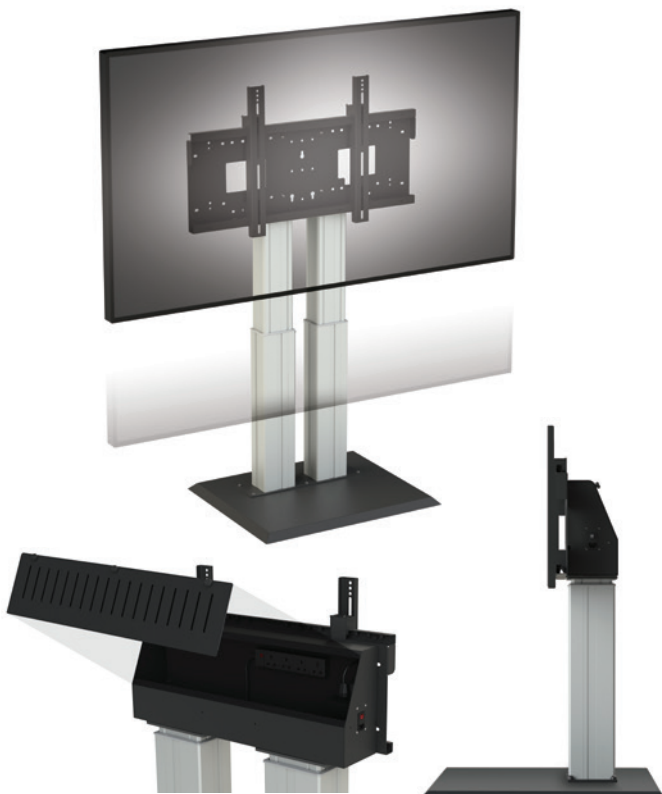

SPECIFICATION

Vertical range and position -

500mm of electronic vertical movement

Mount size - universal brackets for VESA mount sizes up to 800mm and 440mm or 600mm high. Please specify when ordering.

Floor to centre of mount 1175 - 1775mm

Construction - high quality steel with a reliable electric motor

Warranty - 5 year return to base warranty