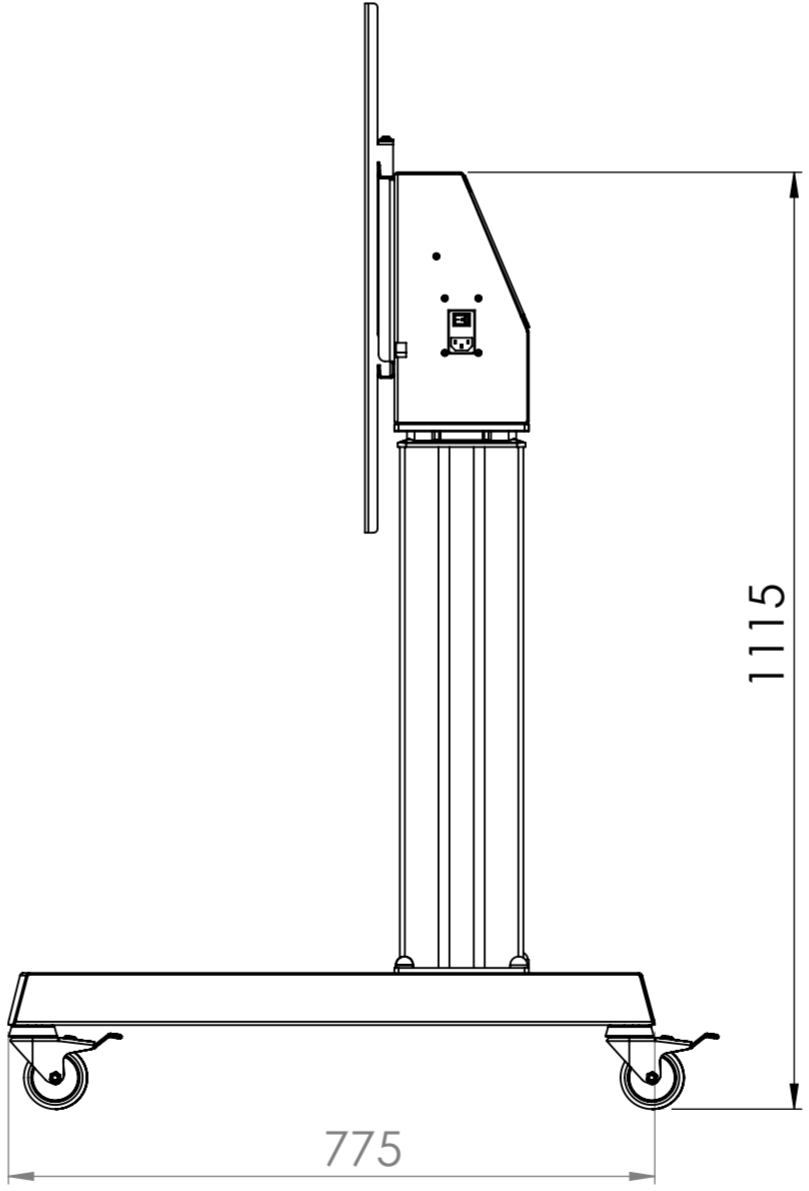

Mono 500 Electric Screen Mount Trolley - 8420

- Max Capacity 130KG, suitable for screens between 42 and 86in
- Suitable for VESA mounts 200, 300, 400, 500, 600 700 and 800mm in width and between 100 and 600mm in height
- 500mm Electric height adjustment, 1000-1500mm Height range to center of mount.
- 4 Gang UK power and 2 x IEC power sockets included inside headbox
- Anti-Collision sensor

*Dimensions given to a tolerance of +-3mm