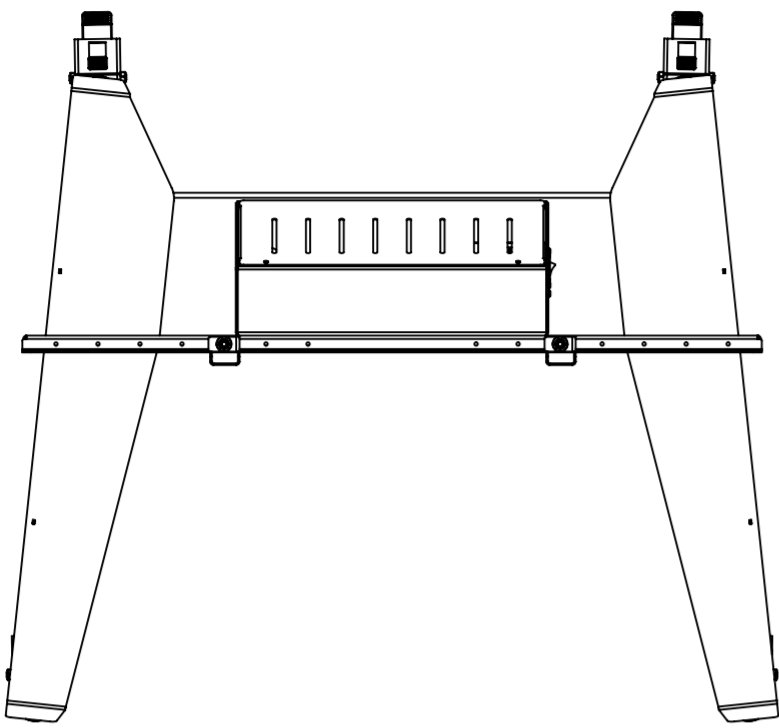

Mono 500 Electric Screen Mount Trolley - 8420

- Max Capacity 130KG, suitable for screens between 42 and 86in
- Suitable for VESA mounts 200, 300, 400, 500, 600 700 and 800mm in width and between 100 and 600mm in height
- 500mm Electric height adjustment, 1000-1500mm Height range to center of mount.
- 4 Gang UK power and 2 x IEC power sockets included inside headbox
- Anti-Collision sensor

*Dimensions given to a tolerance of +-3mm