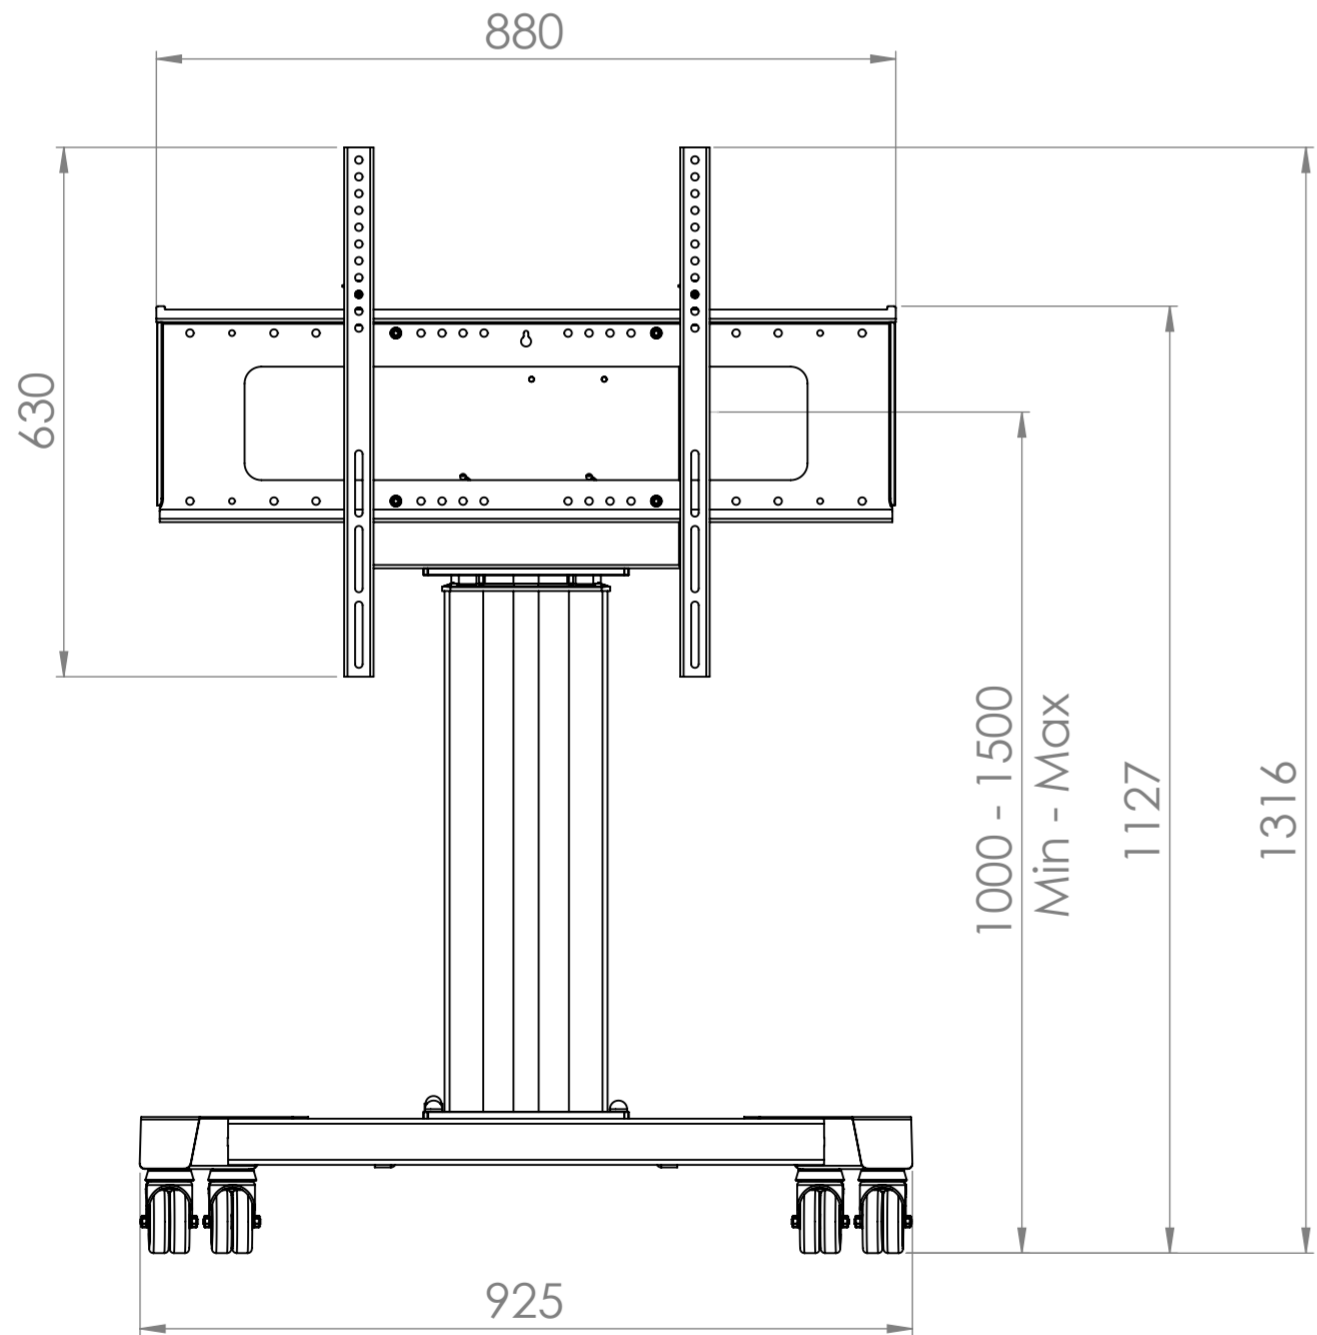

Mono 500 Electric Screen Mount Trolley - 8420

- Max Capacity 130KG, suitable for screens between 42 and 86in
- Suitable for VESA mounts 200, 300, 400, 500, 600 700 and 800mm in width and between 100 and 600mm in height
- 500mm Electric height adjustment, 1000-1500mm Height range to center of mount.
- 4 Gang UK power and 2 x IEC power sockets included inside headbox
- Anti-Collision sensor

*Dimensions given to a tolerance of +-3mm