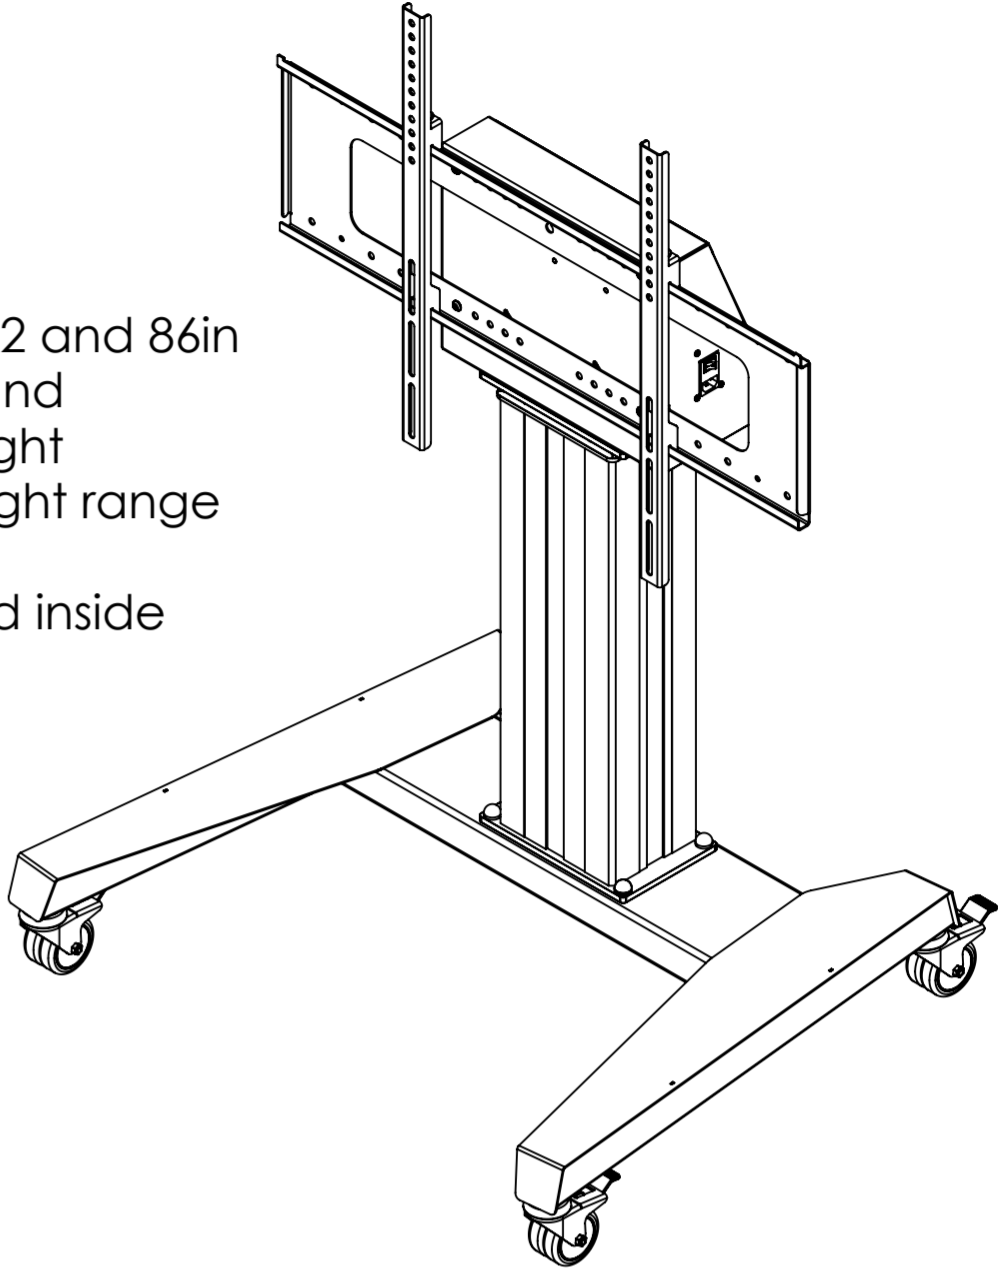

Mono 500 Electric Screen Mount Trolley - 8420

- Max Capacity 130KG, suitable for screens between 42 and 86in
- Suitable for VESA mounts 200, 300, 400, 500, 600 700 and 800mm in width and between 100 and 600mm in height
- 500mm Electric height adjustment, 1000-1500mm Height range to center of mount.
- 4 Gang UK power and 2 x IEC power sockets included inside headbox
- Anti-Collision sensor

*Dimensions given to a tolerance of +-3mm