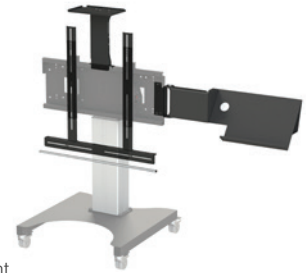

HI-LO[®] Mono - Electric - Trolley mount

PRODUCT CODE 8420

SIZE	WEIGHT	VESA UP TO	WARRANTY (RTB)	DIMENSIONS
UP TO 86"	UP TO 130kg	800 x 600	5 YRS	HEIGHT 1617mm WIDTH 885mm DEPTH 810mm MOUNT WEIGHT 38kg ELECTRIC HEIGHT ADJUSTMENT 500mm

FEATURES

- Simple elegance** - all cables are hidden within the column.
- Supremely stable** - the sturdy base is hidden beneath a neat cover.
- Easy access** - base cover is sculpted for wheelchair access.
- Enhance the experience further with on-board accessories** - including sound bar mount, video conference camera mount, anti-crush bar, laptop shelf, laptop secure wall mount, Apple TV and Intel NUC.

SPECIFICATION

- Vertical range and position** - 500mm of electronic vertical movement
- Mount size** - universal brackets for VESA mount sizes up to 800mm and 440mm or 600mm high. Please specify when ordering.
- Floor to centre of mount** 1035 - 1535mm
- Construction** - high quality steel with a reliable electric motor
- Warranty** - 5 year return to base warranty

A stylish, single column design with near silent telescopic movement (500mm of vertical travel) that includes integrated (and hidden) power distribution as standard.

The trolley is easily maneuvered and incredibly stable, allowing the screen resource to be quickly and safely shared.