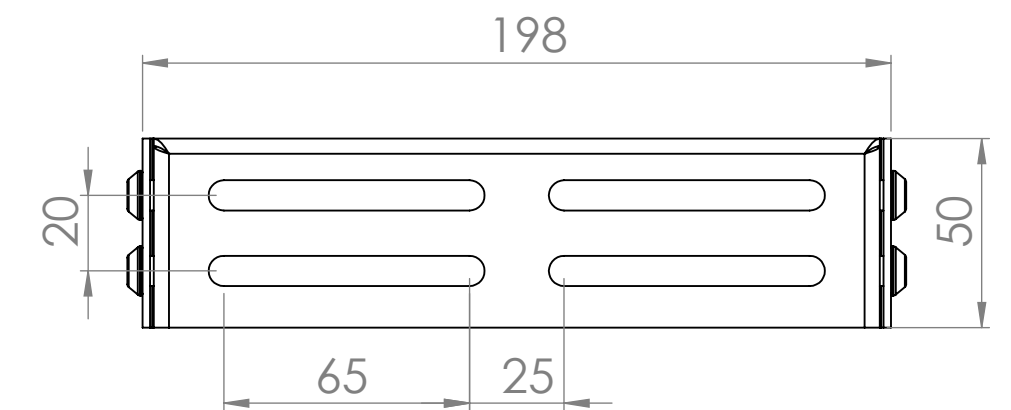

Mount bracket hole pattern