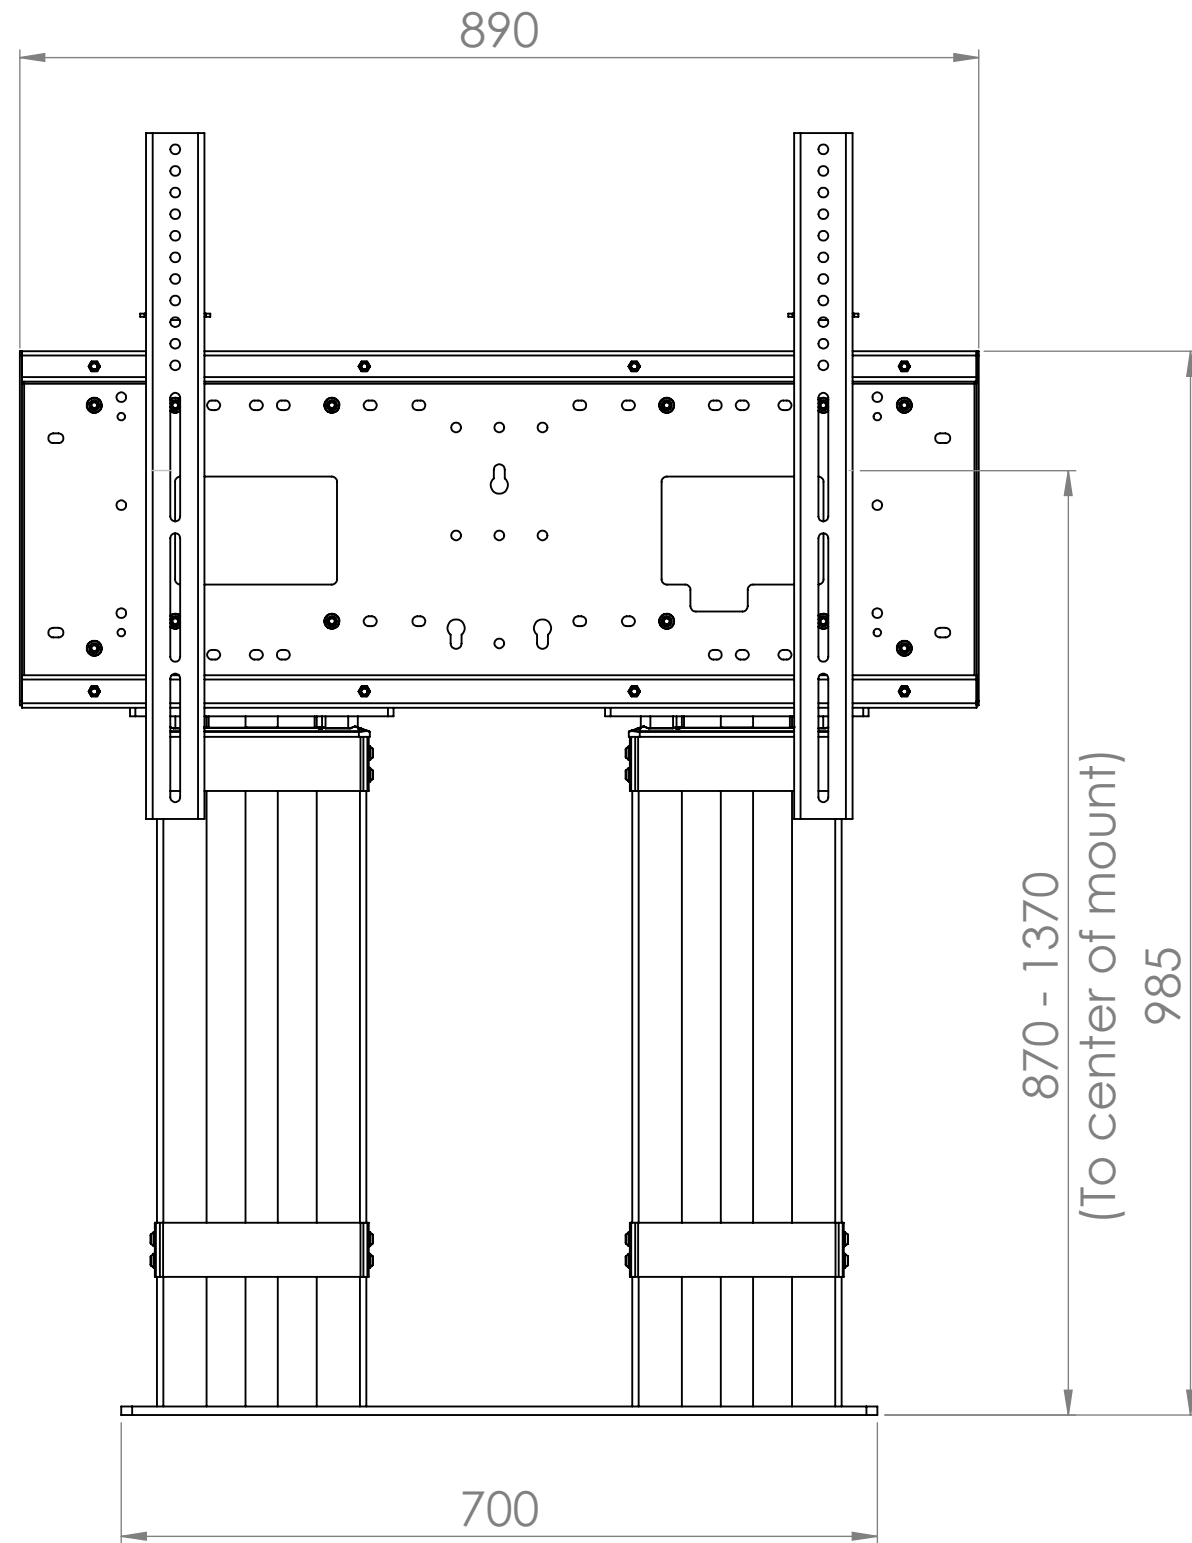

# Hi-Lo Mono 500 Heavy Duty Wall Mount- 8410

- Max Capacity 170KG, suitable for screens between 75 and 105in
- Suitable for VESA mounts 200, 300, 400, 500, 600, 700 and 800mm in width and between 100 and 600mm in height
- 500mm Electric height adjustment, 870-1370mm Height range to center of mount.
- 4 Gang UK power and 2 x IEC power sockets included inside headbox
- Anti-Collision sensor
- 40mm Standoff Brackets as standard, 100mm standoff brackets available

\* Wall Mount shown in lowest position,

The copyright of this drawing is retained by Loxit limited  
 This drawing may not be reproduced without prior written permission of Loxit limited

\*Dimensions given to a tolerance of +-3mm