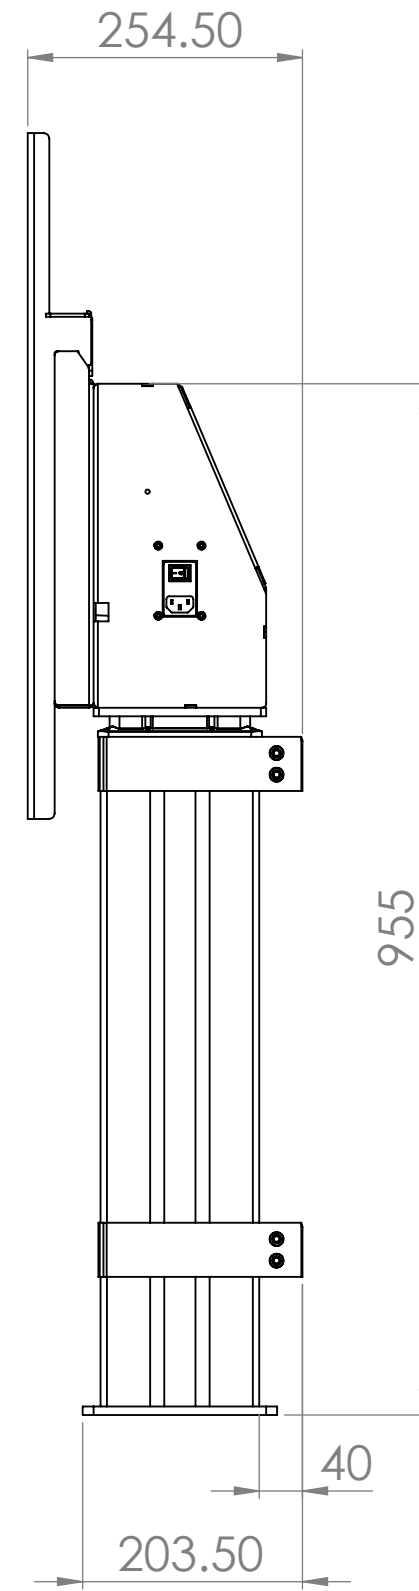

# Hi-Lo Mono 500 Heavy Duty Wall Mount- 8410

- Max Capacity 170KG, suitable for screens between 75 and 105in
- Suitable for VESA mounts 200, 300, 400, 500, 600, 700 and 800mm in width and between 100 and 600mm in height
- 500mm Electric height adjustment, 870-1370mm Height range to center of mount.
- 4 Gang UK power and 2 x IEC power sockets included inside headbox
- Anti-Collision sensor
- 40mm Standoff Brackets as standard, 100mm standoff brackets available

Mount bracket hole pattern

**Loxit Limited**  
 First avenue  
 Poynton Industrial Estate  
 Poynton  
 Cheshire  
 England  
 SK12 1YJ  
 t: +44 (0) 845 519 5191  
 w: [www.loxit.com](http://www.loxit.com)

\* Wall Mount shown in lowest position,

The copyright of this drawing is retained by Loxit limited  
 This drawing may not be reproduced without prior written permission of Loxit limited

\*Dimensions given to a tolerance of +-3mm