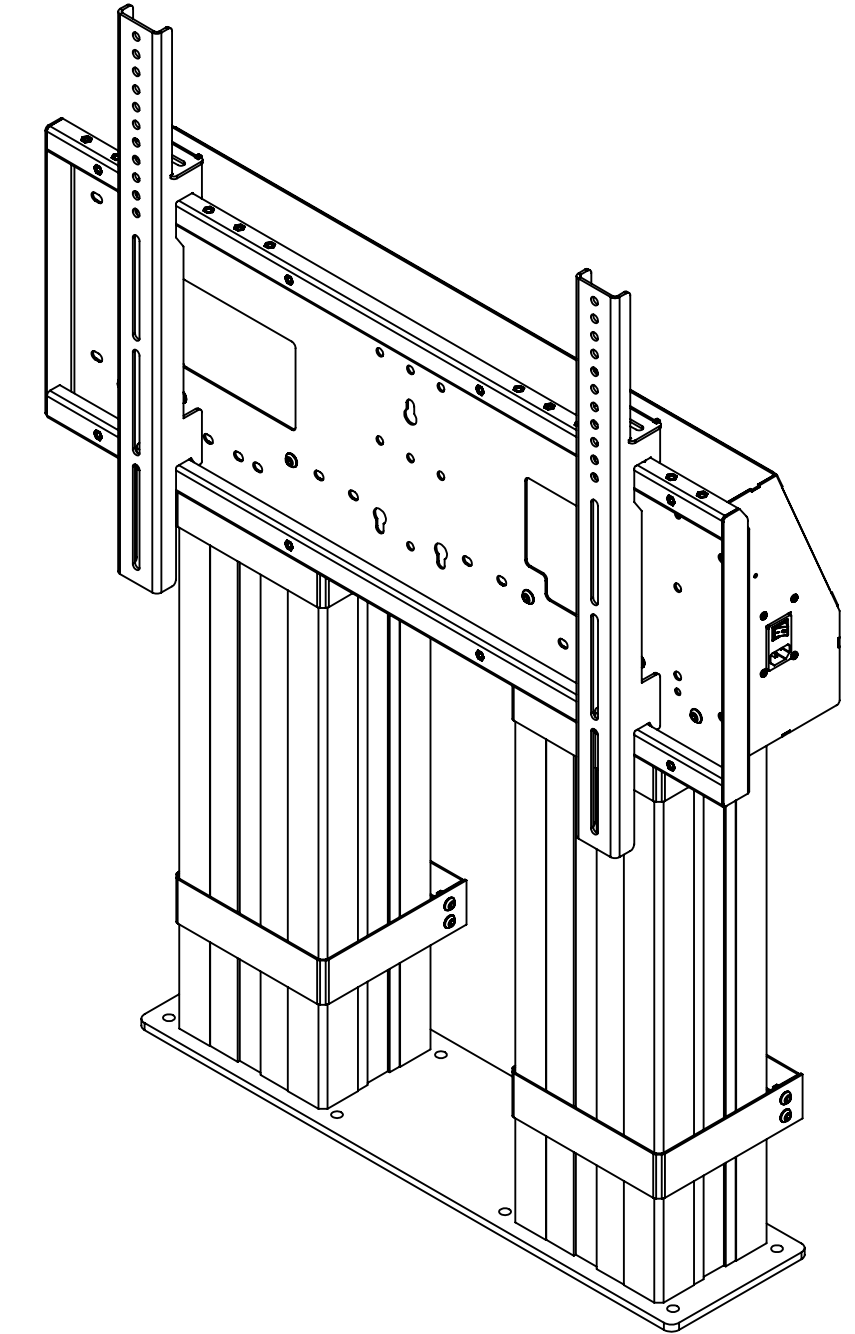

# Hi-Lo Mono 500 Heavy Duty Wall Mount- 8410

- Max Capacity 170KG, suitable for screens between 75 and 105in
- Suitable for VESA mounts 200, 300, 400, 500, 600, 700 and 800mm in width and between 100 and 600mm in height
- 500mm Electric height adjustment, 870-1370mm Height range to center of mount.
- 4 Gang UK power and 2 x IEC power sockets included inside headbox
- Anti-Collision sensor
- 40mm Standoff Brackets as standard, 100mm standoff brackets available

\* Wall Mount shown in lowest position,

The copyright of this drawing is retained by Loxit limited  
 This drawing may not be reproduced without prior written permission of Loxit limited

\*Dimensions given to a tolerance of +-3mm