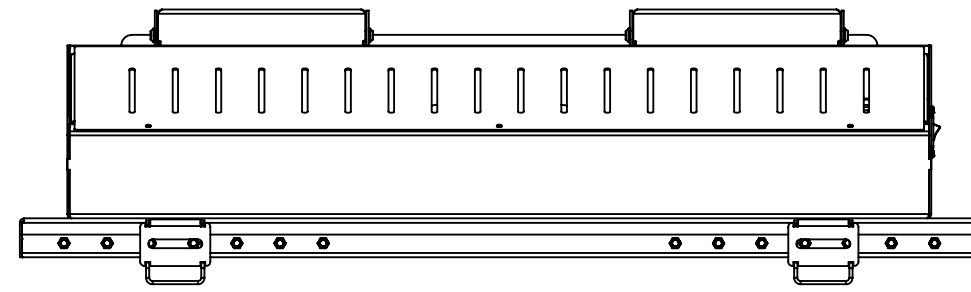

# Hi-Lo Mono 500 Heavy Duty Wall Mount- 8410

- Max Capacity 170KG, suitable for screens between 75 and 105in
- Suitable for VESA mounts 200, 300, 400, 500, 600, 700 and 800mm in width and between 100 and 600mm in height
- 500mm Electric height adjustment, 870-1370mm Height range to center of mount.
- 4 Gang UK power and 2 x IEC power sockets included inside headbox
- Anti-Collision sensor
- 40mm Standoff Brackets as standard, 100mm standoff brackets available

\* Wall Mount shown in lowest position,

The copyright of this drawing is retained by Loxit limited  
 This drawing may not be reproduced without prior written permission of Loxit limited

\*Dimensions given to a tolerance of +-3mm