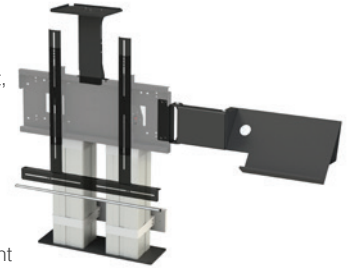

HI-LO® Mono Heavy Duty - Electric Floor Mount

PRODUCT CODE 8410

SIZE	WEIGHT	VESA UP TO	WARRANTY (RTB)	DIMENSIONS
UP TO 105"	UP TO 170kg	800 x 600	5 YRS	HEIGHT 1460mm WIDTH 780mm DEPTH 700mm MOUNT WEIGHT 68kg ELECTRIC HEIGHT ADJUSTMENT 500mm

FEATURES

Simple elegance - all cables are hidden within the column.

Strong, secure fixing - twin wall brackets with fixing plates, all hidden behind the column.

Enhance the experience further with on-board accessories -

including extra deep wall brackets, sound bar mount, video conference camera mount, anti-crush bar, laptop shelf, laptop secure wall mount, floor plate, Apple TV and Intel NUC.

SPECIFICATION

Vertical range and position -

500mm of electronic vertical movement

Mount size - universal brackets for VESA mount sizes up to 800mm and 440mm or 600mm high. Please specify when ordering.

Floor to centre of mount 872 - 1372mm

Construction - high quality steel with a reliable electric motor