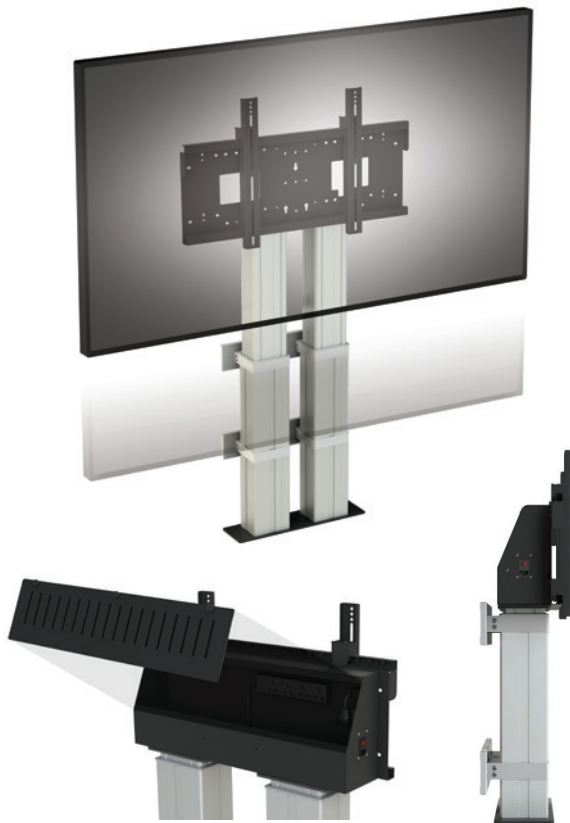

HI-LO® Mono Heavy Duty - Electric Floor Mount

PRODUCT CODE 8410

SIZE	WEIGHT	VESA UP TO	WARRANTY (RTB)	DIMENSIONS
UP TO 105"	UP TO 170kg	800 x 600	5 YRS	HEIGHT 1460mm WIDTH 780mm DEPTH 700mm MOUNT WEIGHT 68kg ELECTRIC HEIGHT ADJUSTMENT 500mm

FEATURES

Simple elegance - all cables are hidden within the column.

Strong, secure fixing - twin wall brackets with fixing plates, all hidden behind the column.

Enhance the experience further with on-board accessories -

including extra deep wall brackets, sound bar mount, video conference camera mount, anti-crush bar, laptop shelf, laptop secure wall mount, floor plate, Apple TV and Intel NUC.

SPECIFICATION

Vertical range and position -

500mm of electronic vertical movement

Mount size - universal brackets for VESA mount sizes up to 800mm and 440mm or 600mm high. Please specify when ordering.

Floor to centre of mount 872 - 1372mm

Construction - high quality steel with a reliable electric motor