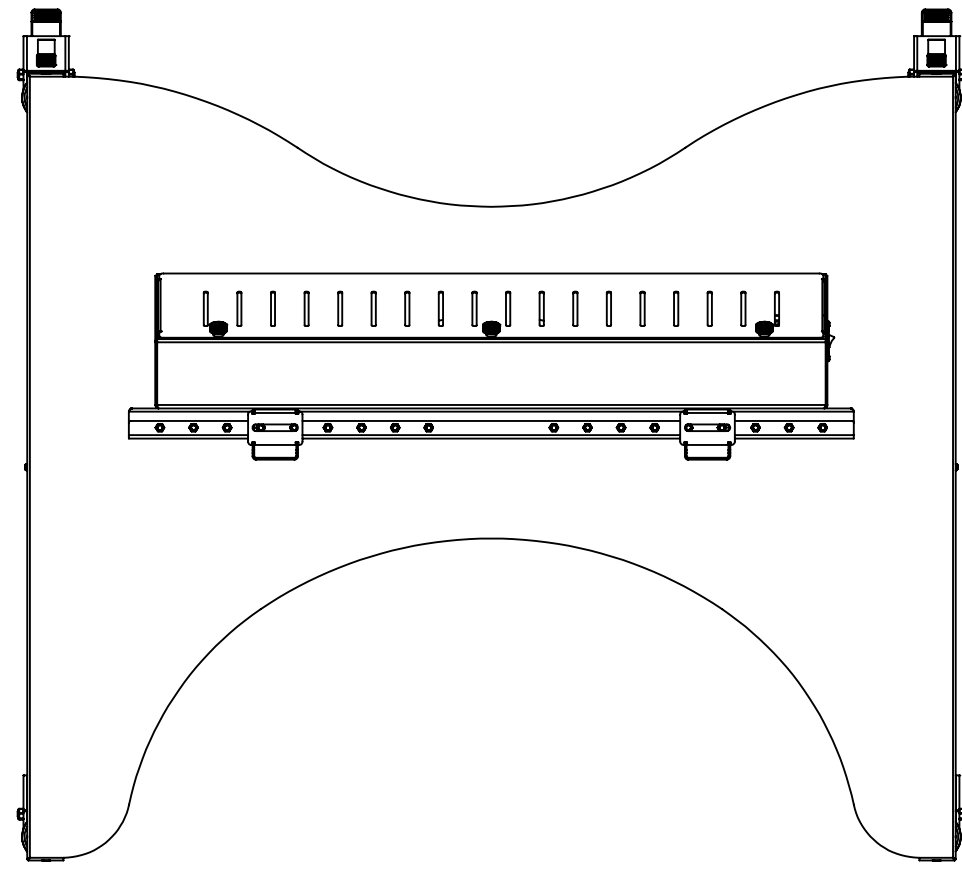

Hi-Lo Mono 500 Heavy Duty Trolley - 8400

75-105" Screens

Max capacity 170kg

500mm Electric height adjustment
(1035 - 1535mm)

LOXIT
PRODUCTS

Loxit Limited
First avenue
Poynton Industrial Estate
Poynton
Cheshire
England
SK12 1YJ
t: +44 (0) 845 519 5191
w: www.loxit.com

The copyright of this drawing is retained by Loxit limited
This drawing may not be reproduced without prior written permission of Loxit limited

*Dimensions given to a tolerance of +-3mm