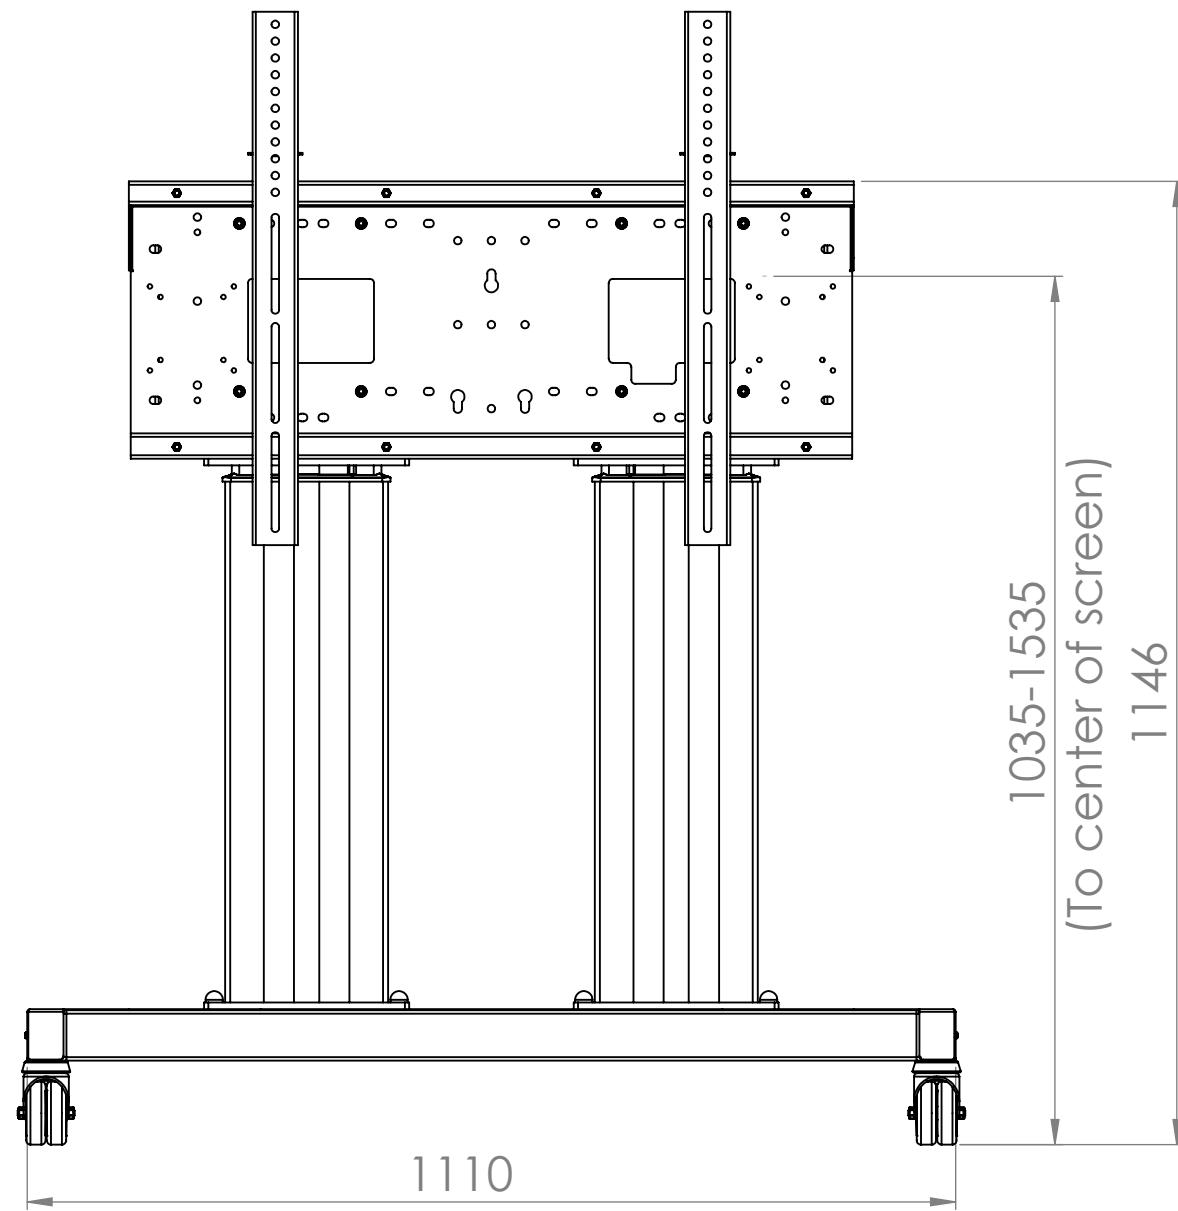

Hi-Lo Mono 500 Heavy Duty Trolley - 8400

75-105" Screens

Max capacity 170kg

500mm Electric height adjustment
(1035 - 1535mm)

LOXIT
PRODUCTS

Loxit Limited
First avenue
Poynton Industrial Estate
Poynton
Cheshire
England
SK12 1YJ
t: +44 (0) 845 519 5191
w: www.loxit.com

The copyright of this drawing is retained by Loxit limited
This drawing may not be reproduced without prior written permission of Loxit limited

*Dimensions given to a tolerance of +-3mm