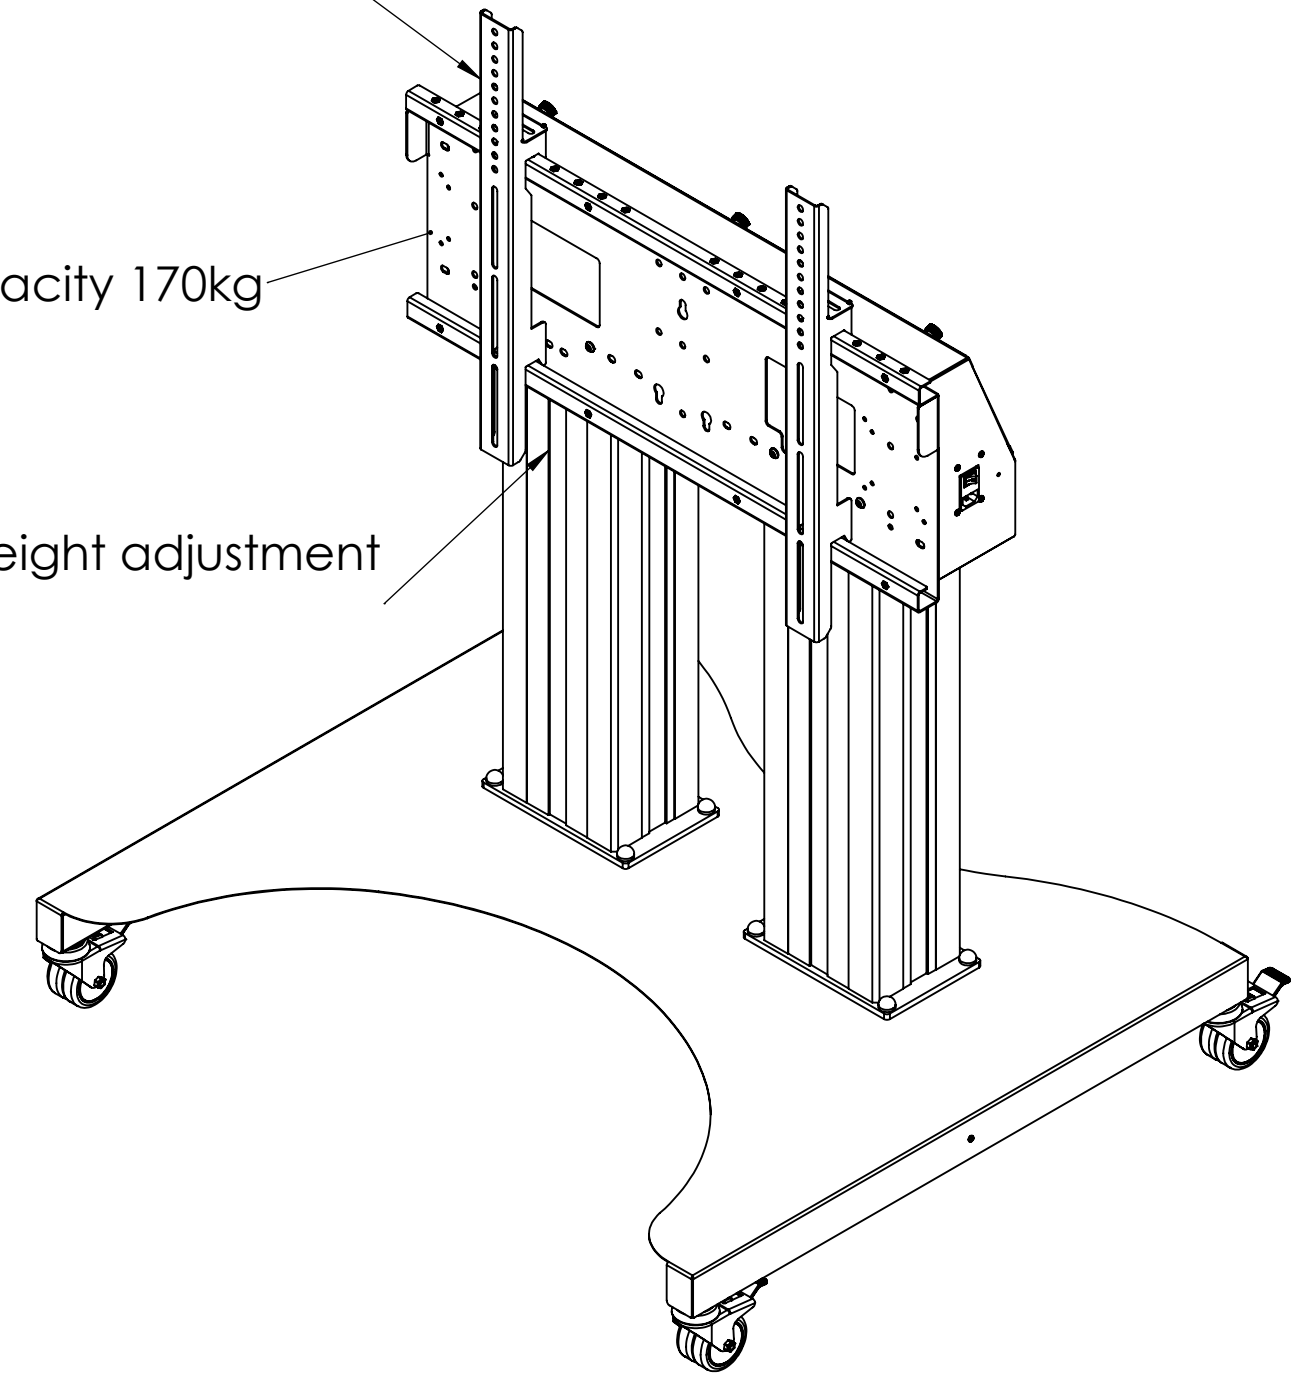

Hi-Lo Mono 500 Heavy Duty Trolley - 8400

75-105" Screens

Max capacity 170kg

500mm Electric height adjustment
(1035 - 1535mm)

LOXIT
PRODUCTS

Loxit Limited
First avenue
Poynton Industrial Estate
Poynton
Cheshire
England
SK12 1YJ
t: +44 (0) 845 519 5191
w: www.loxit.com

The copyright of this drawing is retained by Loxit limited
This drawing may not be reproduced without prior written permission of Loxit limited

*Dimensions given to a tolerance of +-3mm