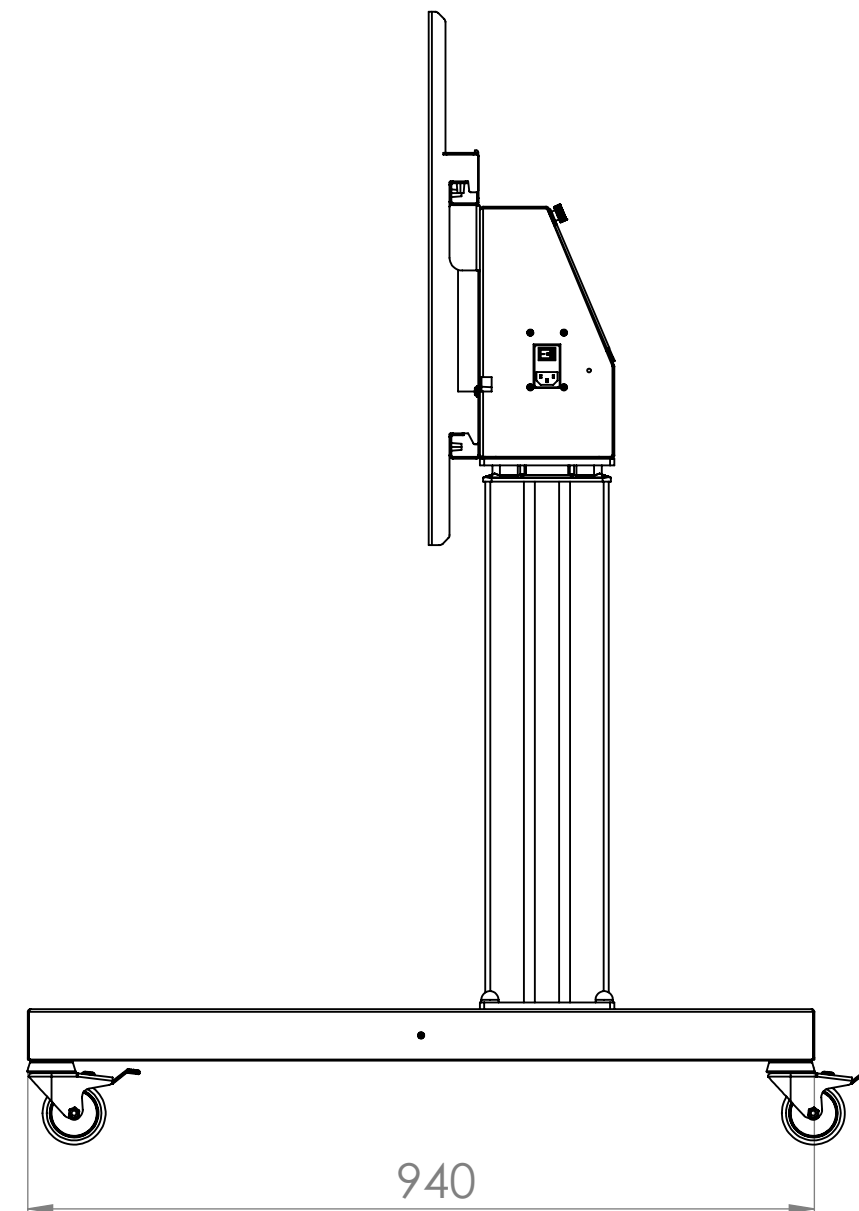

Hi-Lo Mono 500 Heavy Duty Trolley - 8400

75-105" Screens

Max capacity 170kg

500mm Electric height adjustment
(1035 - 1535mm)

LOXIT
PRODUCTS

Loxit Limited
First avenue
Poynton Industrial Estate
Poynton
Cheshire
England
SK12 1YJ
t: +44 (0) 845 519 5191
w: www.loxit.com

The copyright of this drawing is retained by Loxit limited
This drawing may not be reproduced without prior written permission of Loxit limited

*Dimensions given to a tolerance of +-3mm