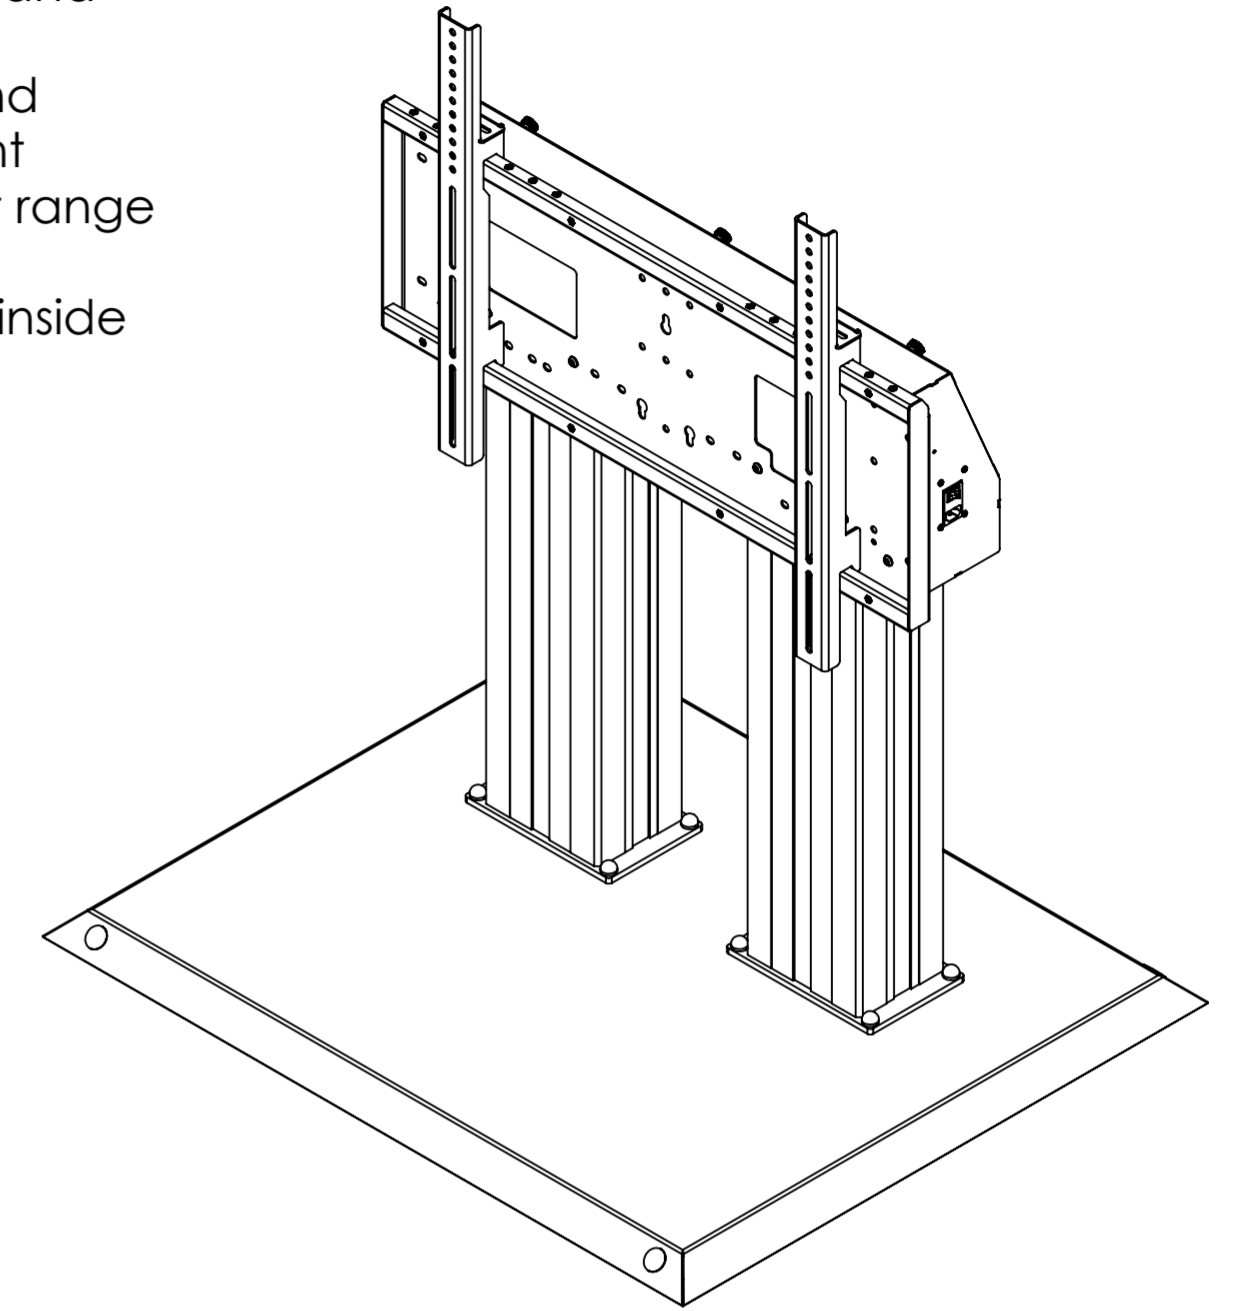

Hi-Lo Mono 500 Heavy Duty Freestanding - 8405

- Max Capacity 170KG, suitable for screens between 75 and 105in
- Suitable for VESA mounts 200, 300, 400, 500, 600, 700 and 800mm in width and between 100 and 600mm in height
- 500mm Electric height adjustment, 915-1415mm Height range to center of mount.
- 4 Gang UK power and 2 x IEC power sockets included inside headbox
- Anti-Collision sensor

*Dimensions given to a tolerance of +-3mm