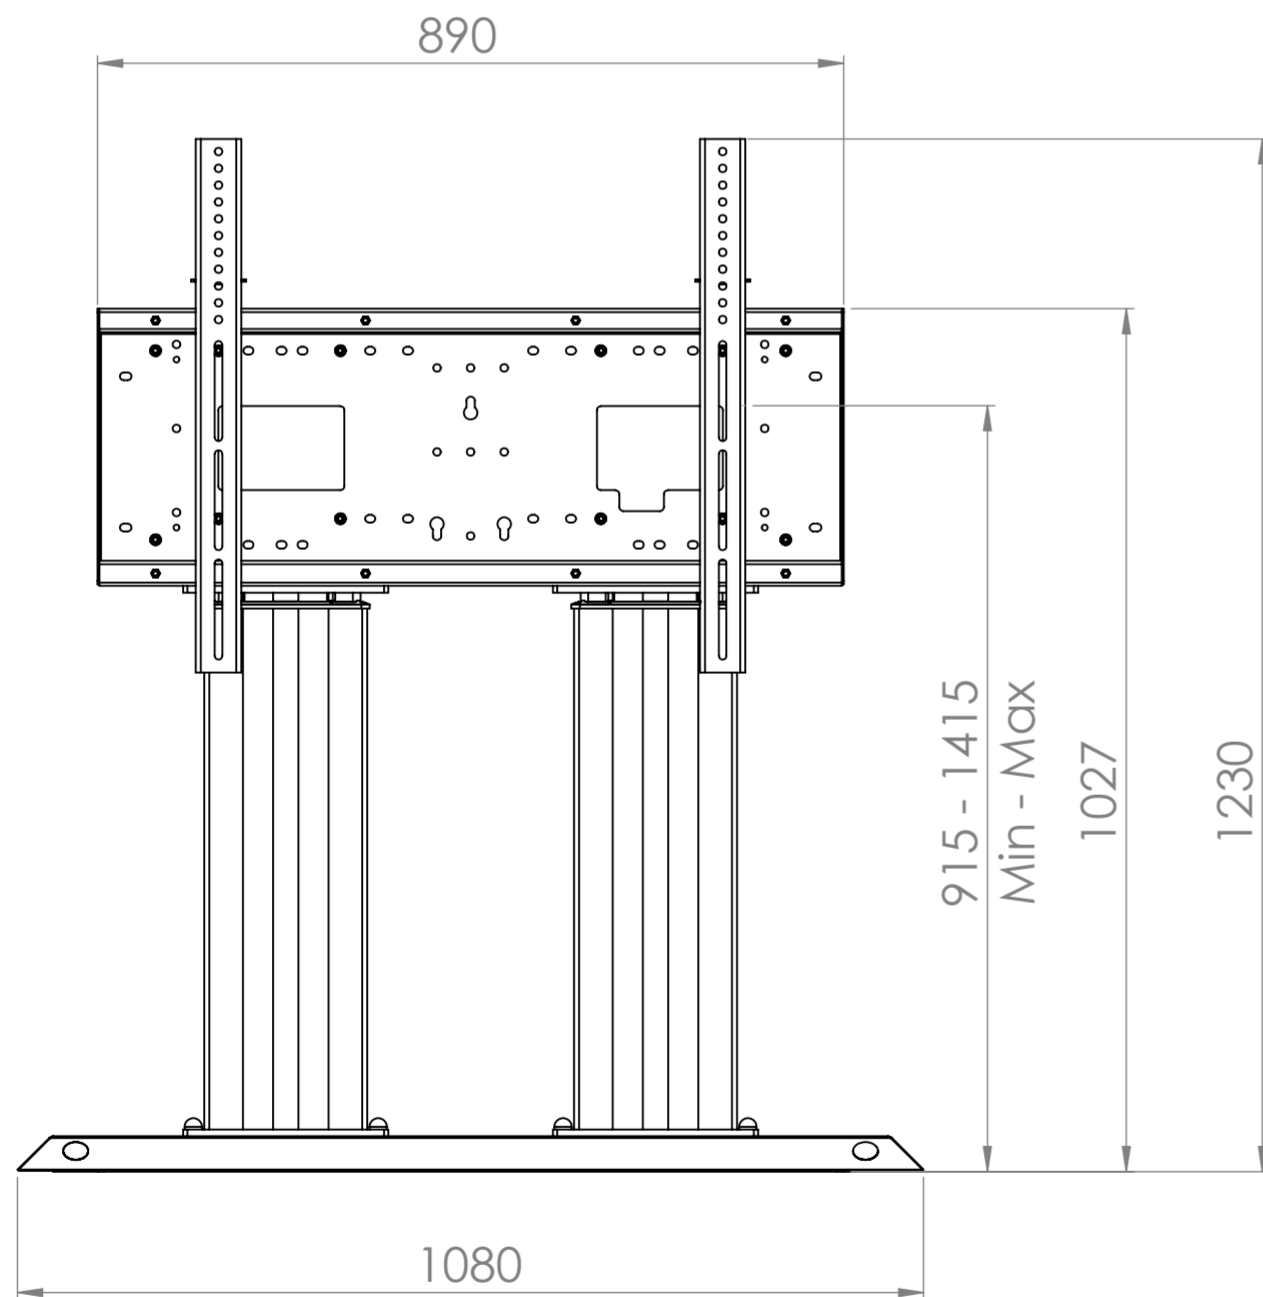

Hi-Lo Mono 500 Heavy Duty Freestanding - 8405

- Max Capacity 170KG, suitable for screens between 75 and 105in
- Suitable for VESA mounts 200, 300, 400, 500, 600, 700 and 800mm in width and between 100 and 600mm in height
- 500mm Electric height adjustment, 915-1415mm Height range to center of mount.
- 4 Gang UK power and 2 x IEC power sockets included inside headbox
- Anti-Collision sensor

*Dimensions given to a tolerance of +-3mm