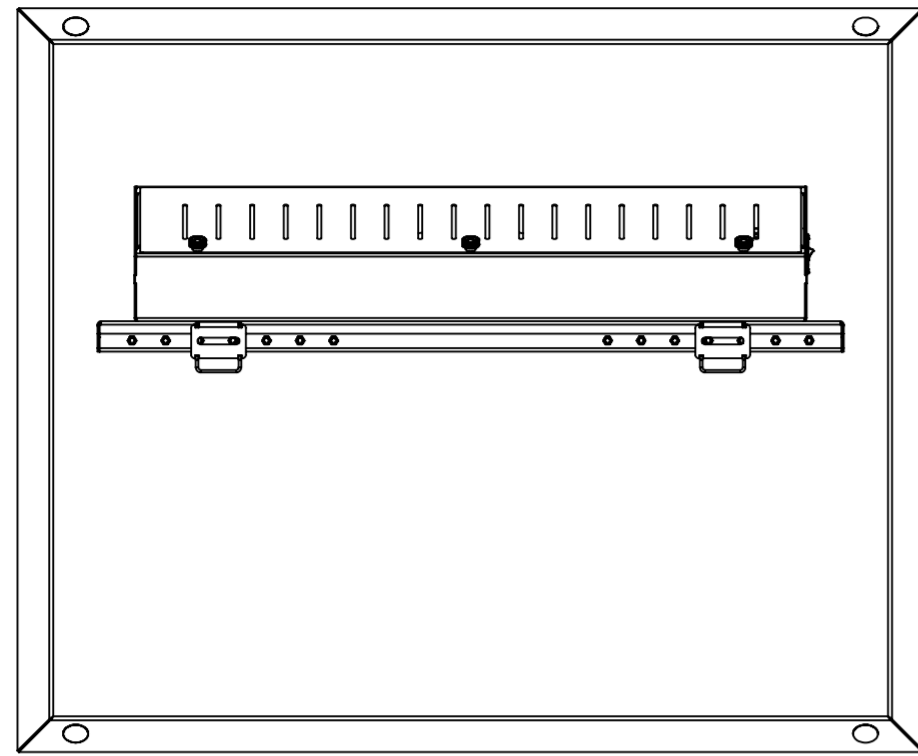

Hi-Lo Mono 500 Heavy Duty Freestanding - 8405

- Max Capacity 170KG, suitable for screens between 75 and 105in
- Suitable for VESA mounts 200, 300, 400, 500, 600, 700 and 800mm in width and between 100 and 600mm in height
- 500mm Electric height adjustment, 915-1415mm Height range to center of mount.
- 4 Gang UK power and 2 x IEC power sockets included inside headbox
- Anti-Collision sensor

*Dimensions given to a tolerance of +-3mm