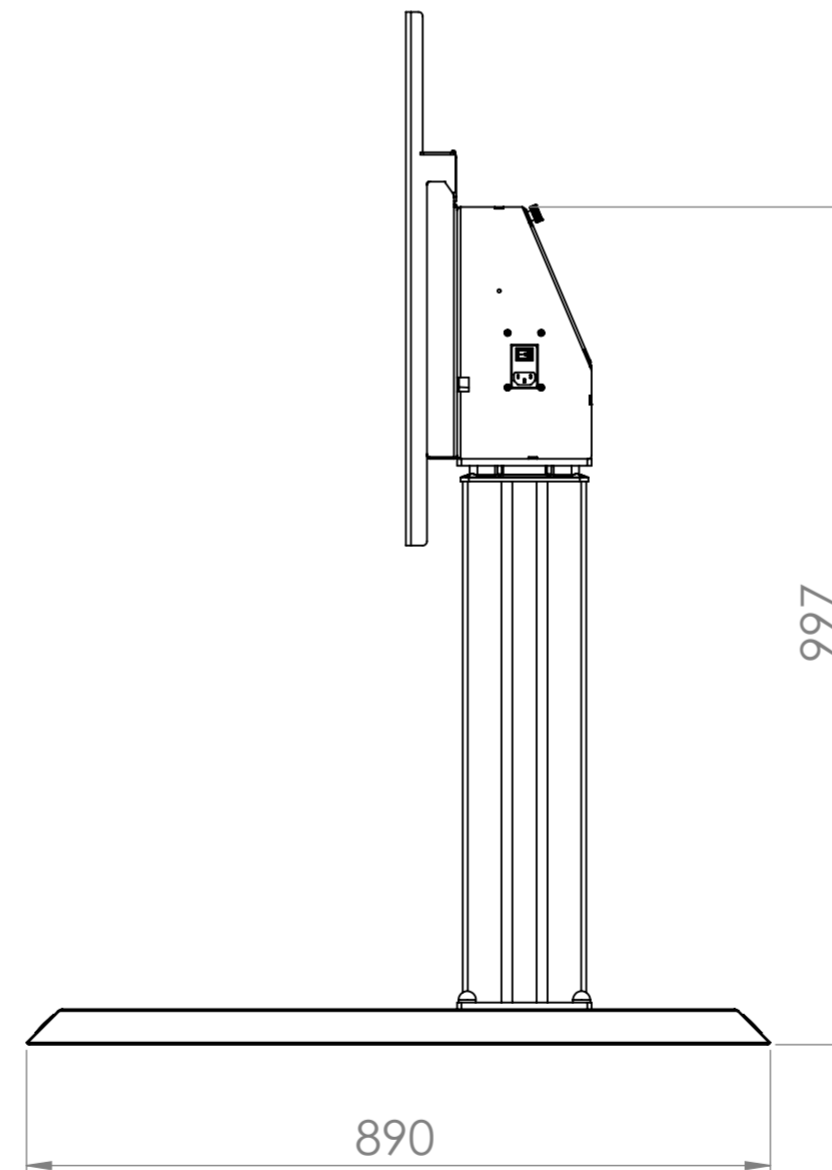

Hi-Lo Mono 500 Heavy Duty Freestanding - 8405

- Max Capacity 170KG, suitable for screens between 75 and 105in
- Suitable for VESA mounts 200, 300, 400, 500, 600, 700 and 800mm in width and between 100 and 600mm in height
- 500mm Electric height adjustment, 915-1415mm Height range to center of mount.
- 4 Gang UK power and 2 x IEC power sockets included inside headbox
- Anti-Collision sensor

*Dimensions given to a tolerance of +-3mm