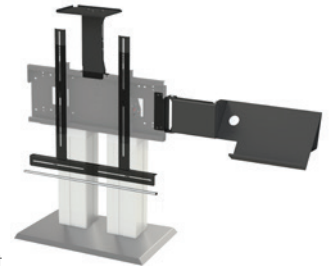

HI-LO[®] Mono Heavy Duty - Electric - Free standing mount

PRODUCT CODE 8405

SIZE	WEIGHT	VESA UP TO	WARRANTY (RTB)	DIMENSIONS
UP TO 105"	UP TO 170 _{kg}	800 x 600	5 YRS	HEIGHT 1460mm WIDTH 780mm DEPTH 700mm MOUNT WEIGHT 90kg ELECTRIC HEIGHT ADJUSTMENT 500mm

FEATURES

Simple elegance - all cables are hidden within the column.

Strong, secure fixing - twin wall brackets with fixing plates, all hidden behind the column.

Enhance the experience further with on-board accessories -

including sound bar mount, video conference camera mount, anti-crush bar, laptop shelf, laptop secure wall mount, Apple TV and Intel NUC.

SPECIFICATION

Vertical range and position -

500mm of electronic vertical movement

Mount size - universal brackets for VESA mount sizes up to 800mm and 440mm or 600mm high. Please specify when ordering.

Floor to centre of mount 915 - 1415mm

Construction - high quality steel with a reliable electric motor