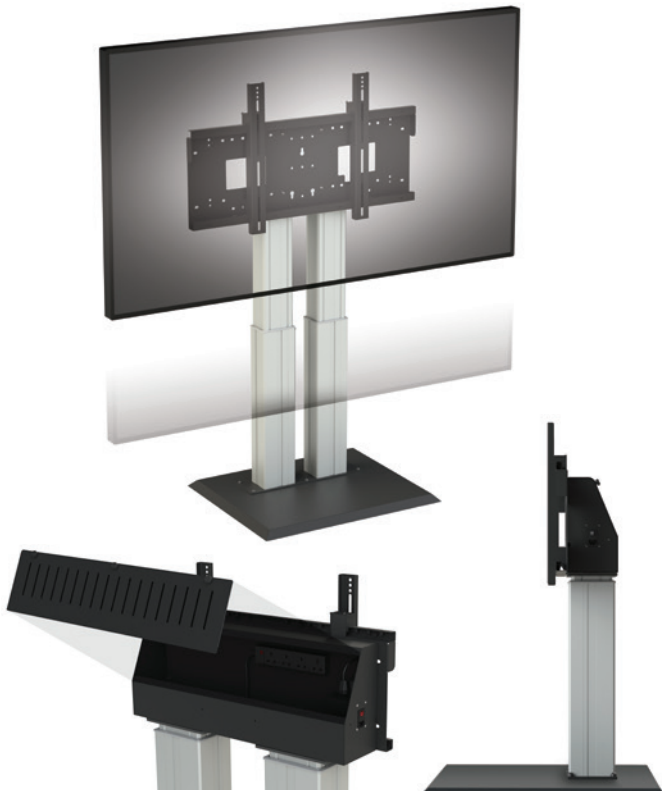

SPECIFICATION

Vertical range and position -

500mm of electronic vertical movement

Mount size - universal brackets for VESA mount sizes up to 800mm and 440mm or 600mm high. Please specify when ordering.

Floor to centre of mount 915 - 1415mm

Construction - high quality steel with a reliable electric motor

Warranty - 5 year return to base warranty