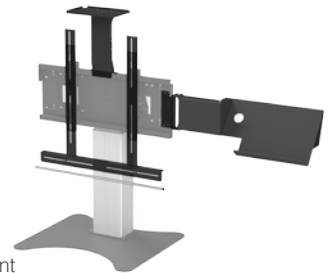

# HI-LO® Mono - Electric - Free standing, Floor mount

## FEATURES

- Simple elegance** - all cables are hidden within the column.
- Supremely stable** - the sturdy base mounts directly into the floor.
- Easily access** - flush base for wheelchair access.
- Enhance the experience further with on-board accessories** - including sound bar mount, video conference camera mount, anti-crush bar, laptop shelf, laptop secure wall mount, Apple TV and Intel NUC.

## SPECIFICATION

- Vertical range and position** - 500mm of electronic vertical movement
- Mount size** - universal brackets for VESA mount sizes up to 800mm and 440mm or 600mm high. Please specify when ordering.
- Floor to centre of mount** 880 - 1380mm
- Construction** - high quality steel with a reliable electric motor
- Warranty** - 5 year return to base warranty

A stylish, single column design with near silent telescopic movement (500mm of vertical travel) that includes integrated (and hidden) power distribution as standard.

The clean lines of the stand create a seamless blend with its surroundings, the base plate simply disappears in most environments. This unobtrusive plate anchors the mount to the floor, using 4x10mm fixings, for complete security and peace of mind.