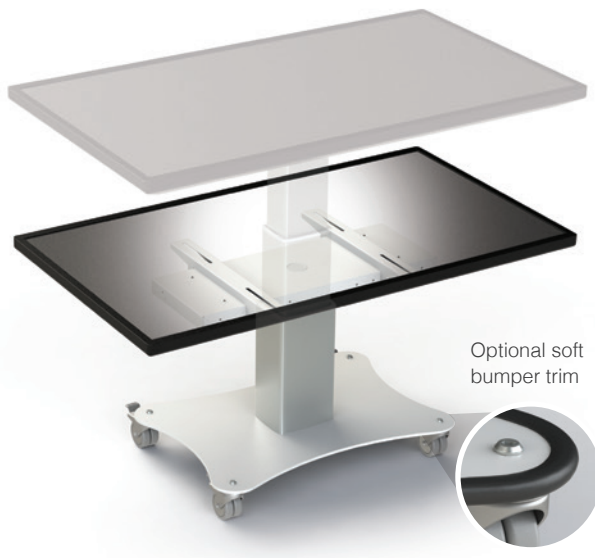

# HI-LO® Mono Electric table, Mount trolley

## PRODUCT CODE 8523

SIZE	WEIGHT	VESA UP TO	WARRANTY (RTB)	DIMENSIONS
UP TO 65"	UP TO 75kg	600 x 400	5 YRS	HEIGHT 530mm WIDTH 880mm DEPTH 530mm MOUNT WEIGHT 32kg ELECTRIC HEIGHT ADJUSTMENT 600mm

## FEATURES

**Simple elegance** - all cables are hidden within the column.

**Small footprint** - ideal for smaller touch screens where collaborative engagement is encouraged.

**Supremely stable** - thanks to individually locking wheels and a solid steel base plate.

## SPECIFICATION

**Vertical range and position** - 400mm electronic vertical movement.

**Distance from bottom of screen to the floor** - from 565 to 965mm.

**Mount size** - universal brackets for VESA mount sizes up to 600x400mm.