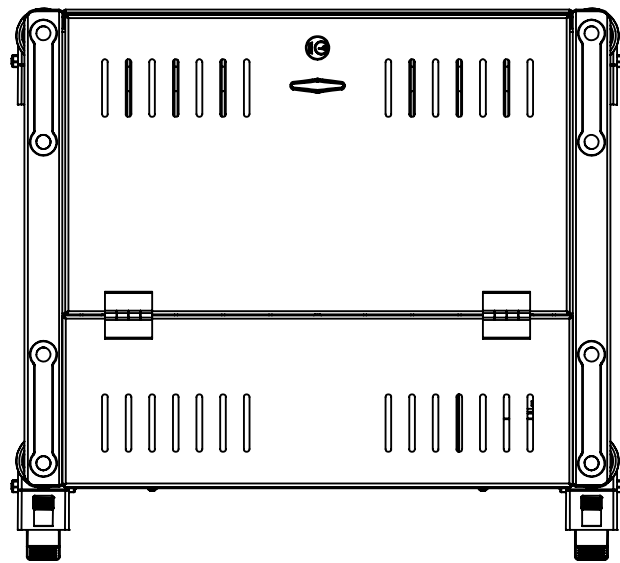

- Storage and Charging for 10 laptops upto 15.6in.
- Lockable storage compartment.
- Compartment space per device W: 47mm D: 300mm H: 400mm\*  
\*(+50mm cable allowance).
- Device charge using their own chargers, UK socket provided for each device.
- Soft start, surge protection, mains conditioner and anti-backwash device for safe charging
- 4 x Lockable double casters
- Naturally ventilated design
- 4 x Grab handles

\*Dimensions given to a tolerance of +-3mm