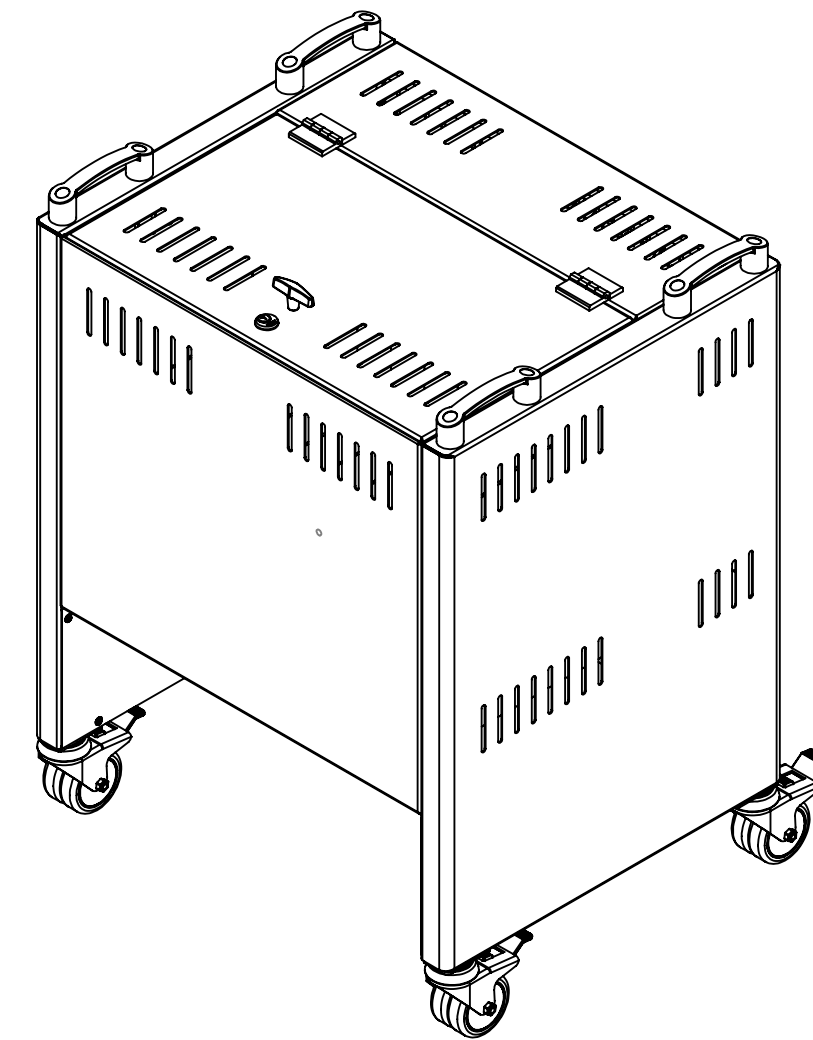

- Storage and Charging for 10 laptops upto 15.6in.
- Lockable storage compartment.
- Compartment space per device W: 47mm D: 300mm H: 400mm\*  
\*(+50mm cable allowance).
- Device charge using their own chargers, UK socket provided for each device.
- Soft start, surge protection, mains conditioner and anti-backwash device for safe charging
- 4 x Lockable double casters
- Naturally ventilated design
- 4 x Grab handles

\*Dimensions given to a tolerance of +-3mm