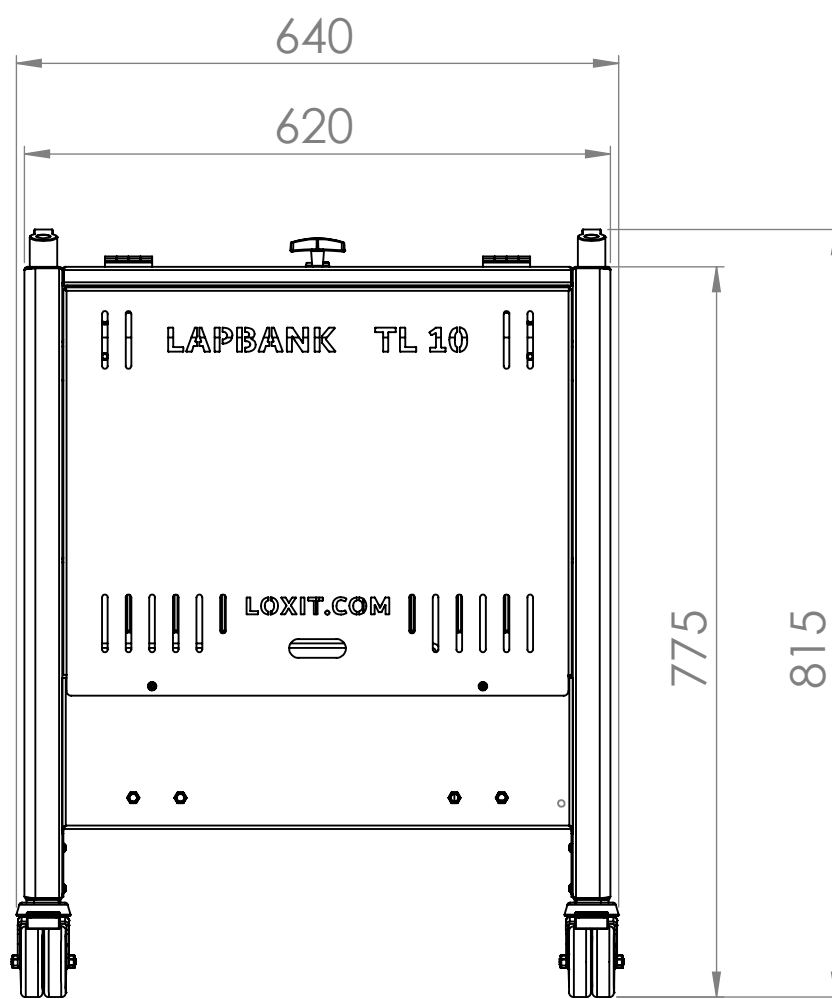

- Storage and Charging for 10 laptops upto 15.6in.
- Lockable storage compartment.
- Compartment space per device W: 47mm D: 300mm H: 400mm\*  
\*(+50mm cable allowance).
- Device charge using their own chargers, UK socket provided for each device.
- Soft start, surge protection, mains conditioner and anti-backwash device for safe charging
- 4 x Lockable double casters
- Naturally ventilated design
- 4 x Grab handles

\*Dimensions given to a tolerance of +-3mm