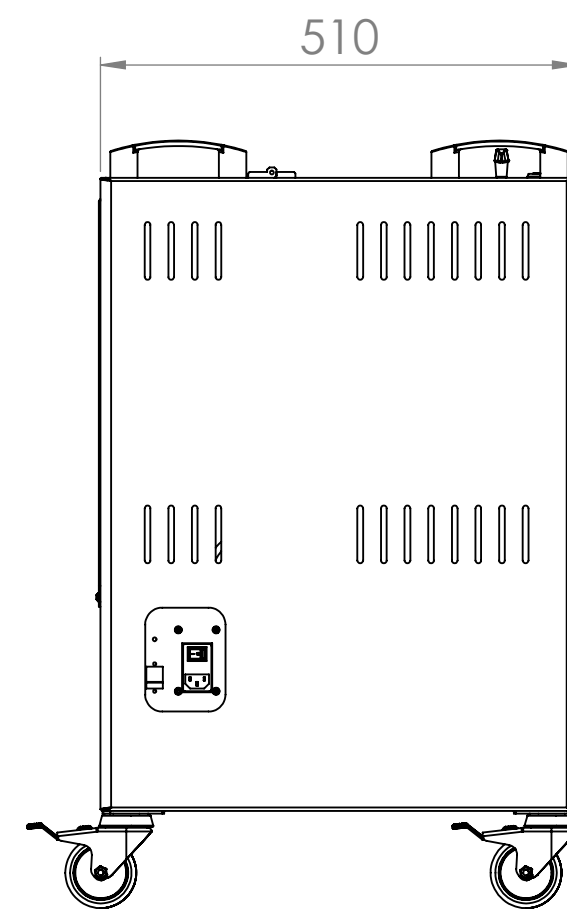

- Storage and Charging for 10 laptops upto 15.6in.
- Lockable storage compartment.
- Compartment space per device W: 47mm D: 300mm H: 400mm\*  
\*(+50mm cable allowance).
- Device charge using their own chargers, UK socket provided for each device.
- Soft start, surge protection, mains conditioner and anti-backwash device for safe charging
- 4 x Lockable double casters
- Naturally ventilated design
- 4 x Grab handles

\*Dimensions given to a tolerance of +-3mm