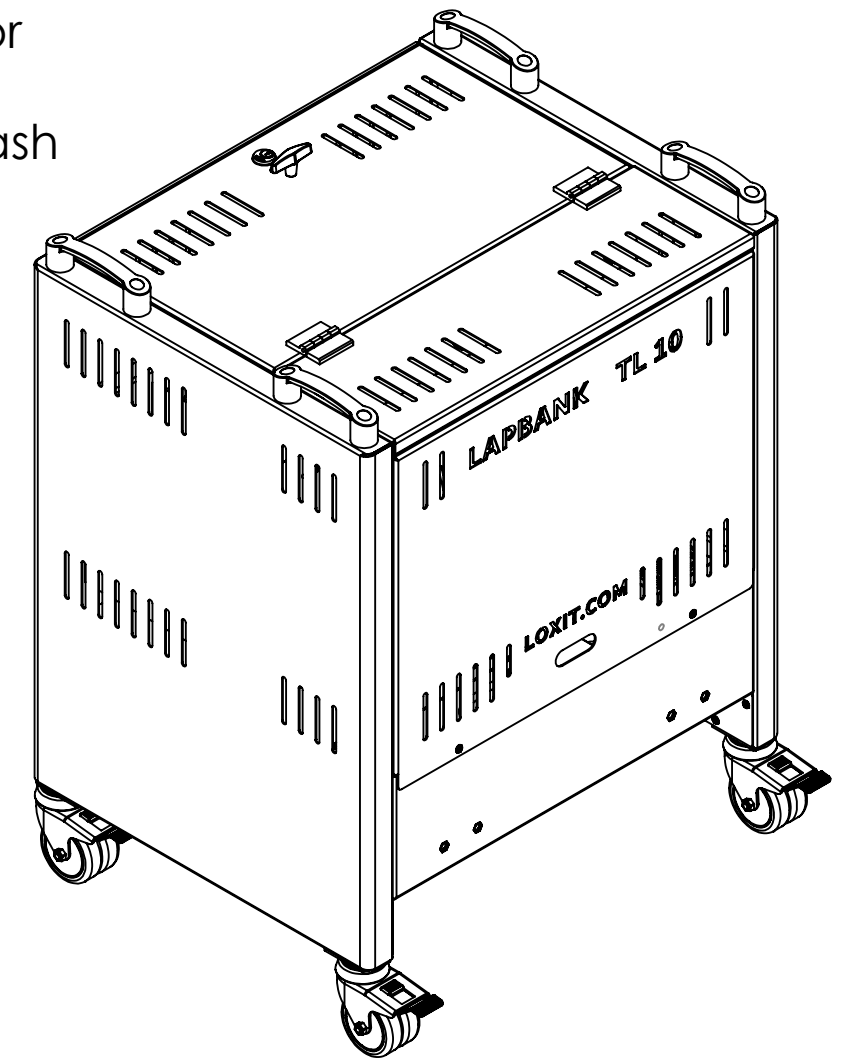

- Storage and Charging for 10 laptops upto 15.6in.
- Lockable storage compartment.
- Compartment space per device W: 47mm D: 300mm H: 400mm\*  
\*(+50mm cable allowance).
- Device charge using their own chargers, UK socket provided for each device.
- Soft start, surge protection, mains conditioner and anti-backwash device for safe charging
- 4 x Lockable double casters
- Naturally ventilated design
- 4 x Grab handles