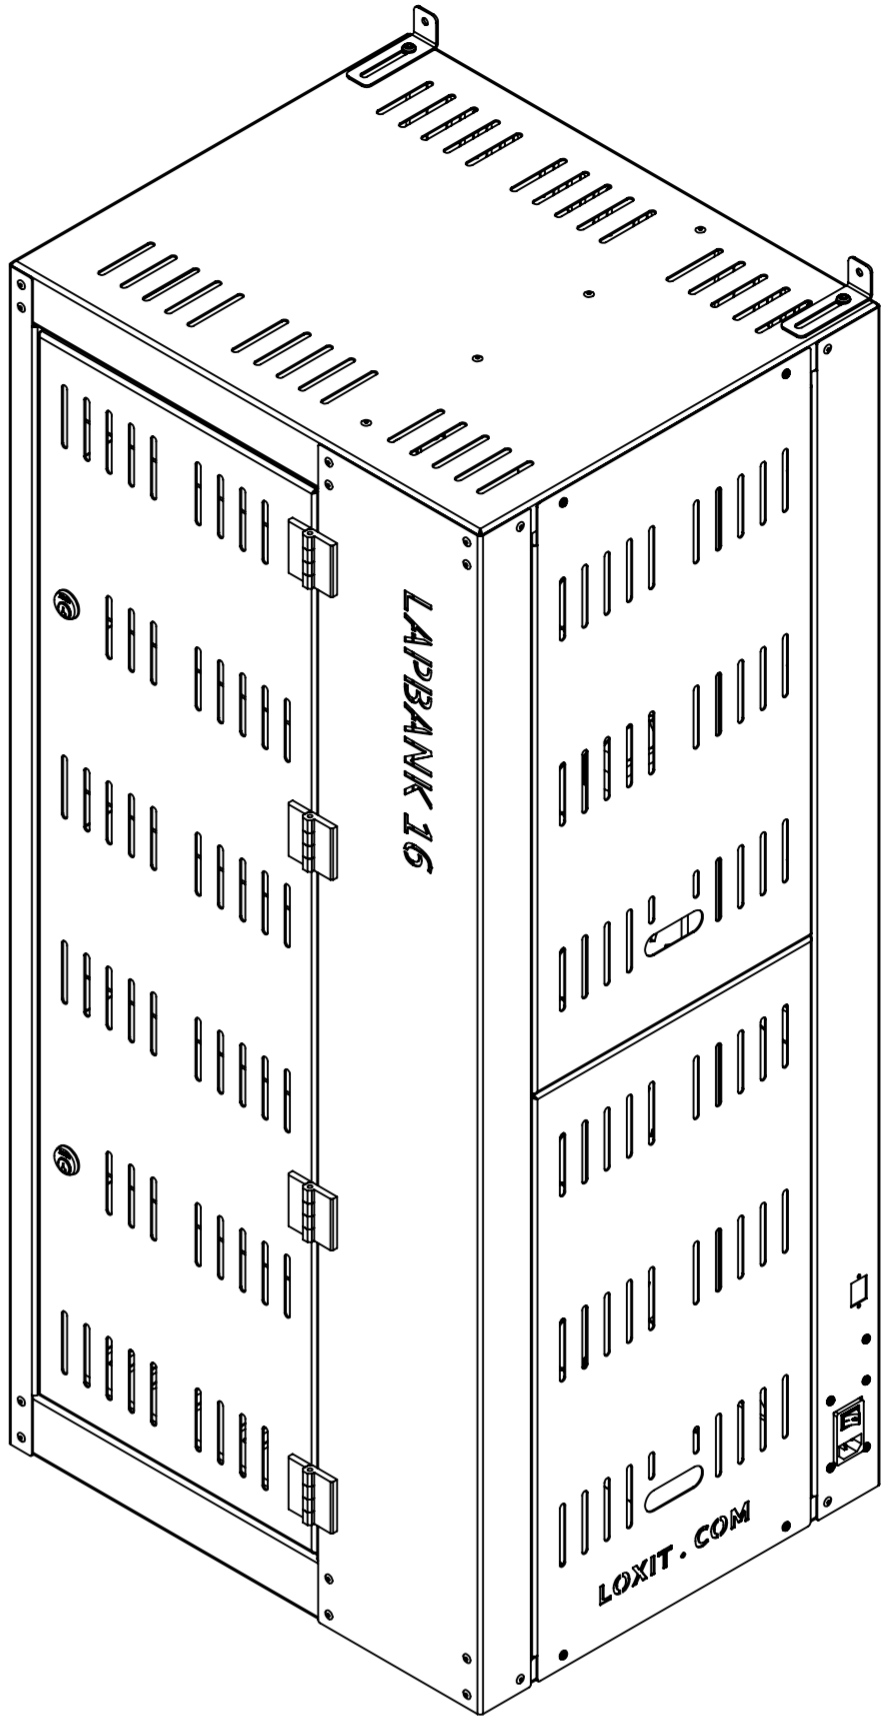

Lapbank CB16 Laptop Charging Cabinet - 6430

- Storage and charging for 16 Devices
- Lockable storage compartment
- Space per device,
W: 300mm
D: 390mm Shelf / 430mm Total compartment depth
H: 57mm
- Max 15.6in Laptop
- Soft start, mains conditioner, anti-backwash device

*Dimensions given to a tolerance of +-3mm