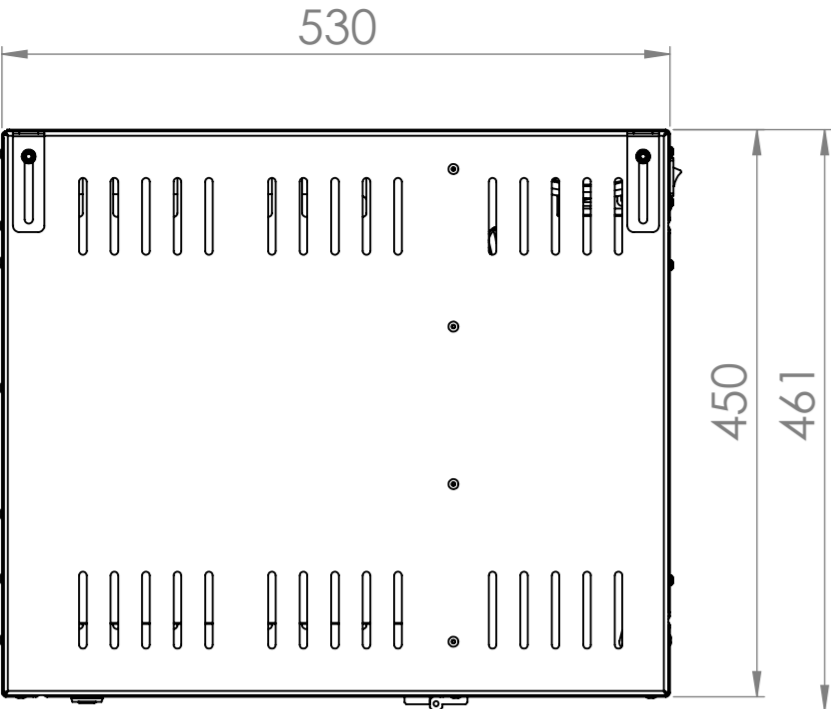

Lapbank CB16 Laptop Charging Cabinet - 6430

- Storage and charging for 16 Devices
- Lockable storage compartment
- Space per device,
W: 300mm
D: 390mm Shelf / 430mm Total compartment depth
H: 57mm
- Max 15.6in Laptop
- Soft start, mains conditioner, anti-backwash device

*Dimensions given to a tolerance of +-3mm