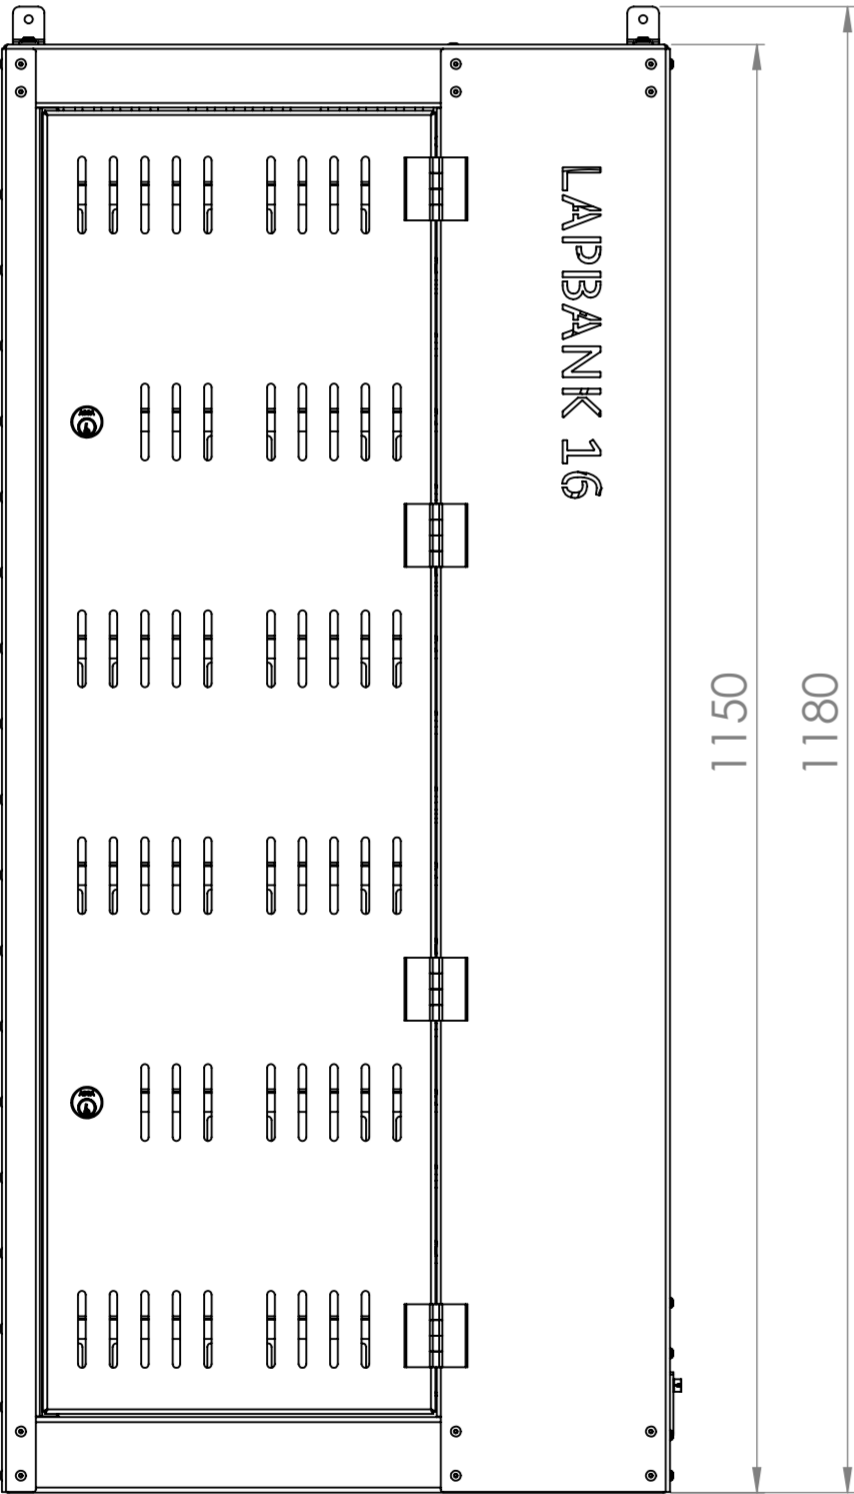

Lapbank CB16 Laptop Charging Cabinet - 6430

- Storage and charging for 16 Devices
- Lockable storage compartment
- Space per device,
W: 300mm
D: 390mm Shelf / 430mm Total compartment depth
H: 57mm
- Max 15.6in Laptop
- Soft start, mains conditioner, anti-backwash device

*Dimensions given to a tolerance of +-3mm