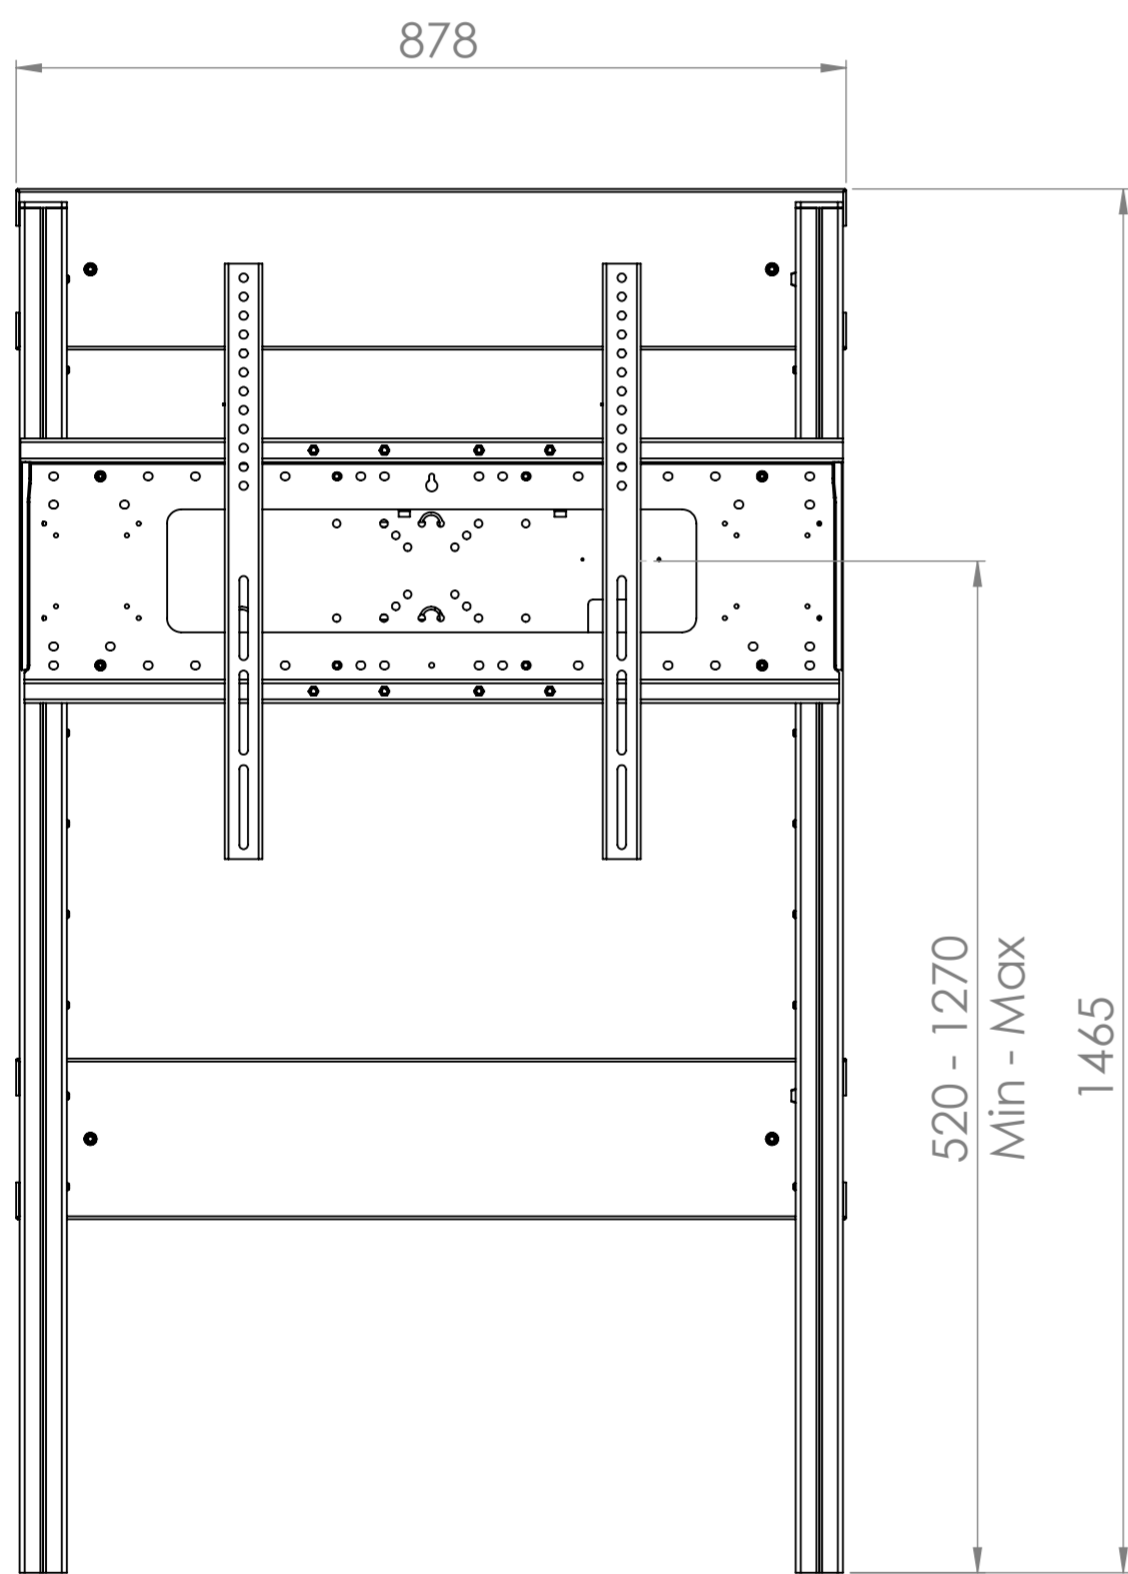

Hi-Lo Screenlift 750 Electric Screen Wall Mount - 8961

- Max Capacity 130KG, suitable for screens between 42 and 95in
- Suitable for VESA mounts 200, 300, 400, 500, 600, 700 and 800mm in width and between 100 and 600mm in height
- 750mm electric height adjustment between 520 and 1270mm,
- 40mm wall brackets supplied as standard 100mm standoff brackets available if required
- 350mm Extension legs (8963) available if required

*Dimensions given to a tolerance of +-3mm