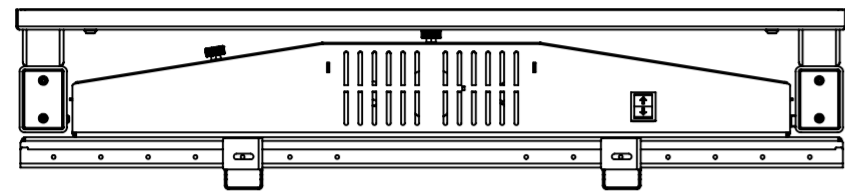

Hi-Lo Screenlift 750 Electric Screen Wall Mount - 8961

- Max Capacity 130KG, suitable for screens between 42 and 95in
- Suitable for VESA mounts 200, 300, 400, 500, 600, 700 and 800mm in width and between 100 and 600mm in height
- 750mm electric height adjustment between 520 and 1270mm,
- 40mm wall brackets supplied as standard 100mm standoff brackets available if required
- 350mm Extension legs (8963) available if required

*Dimensions given to a tolerance of +-3mm