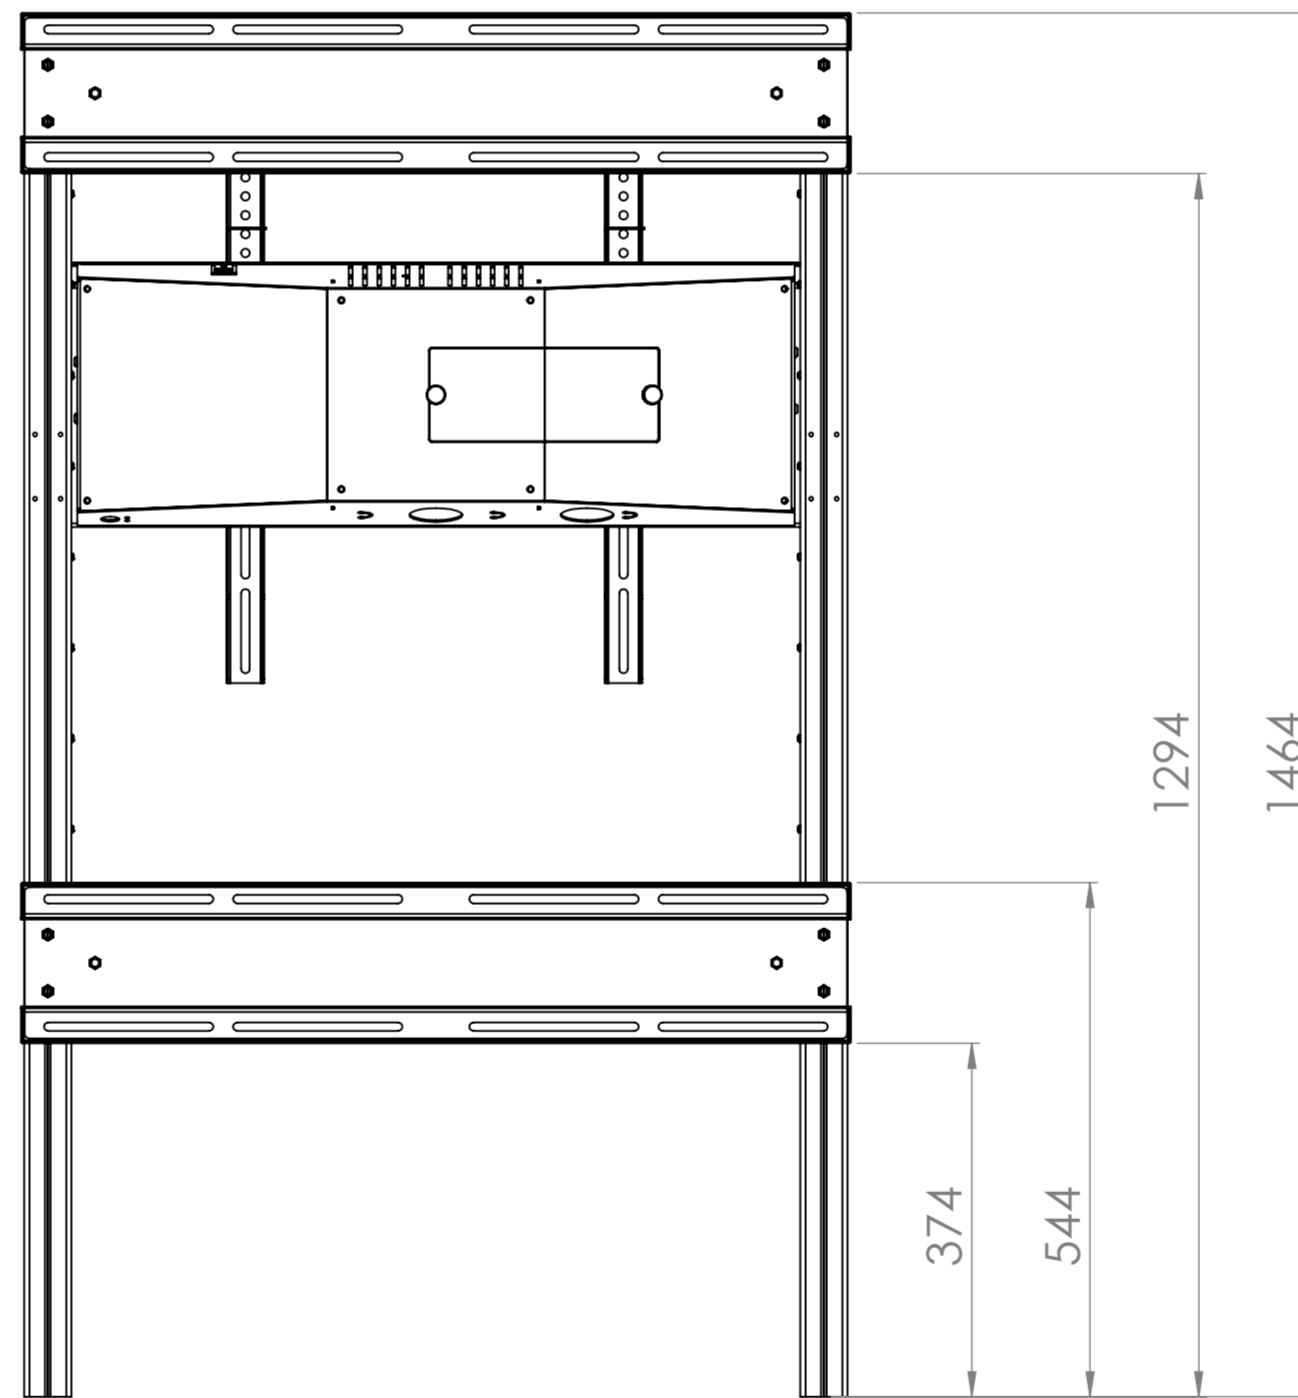

Hi-Lo Screenlift 750 Electric Screen Wall Mount - 8961

- Max Capacity 130KG, suitable for screens between 42 and 95in
- Suitable for VESA mounts 200, 300, 400, 500, 600, 700 and 800mm in width and between 100 and 600mm in height
- 750mm electric height adjustment between 520 and 1270mm,
- 40mm wall brackets supplied as standard 100mm standoff brackets available if required
- 350mm Extension legs (8963) available if required

*Dimensions given to a tolerance of +-3mm