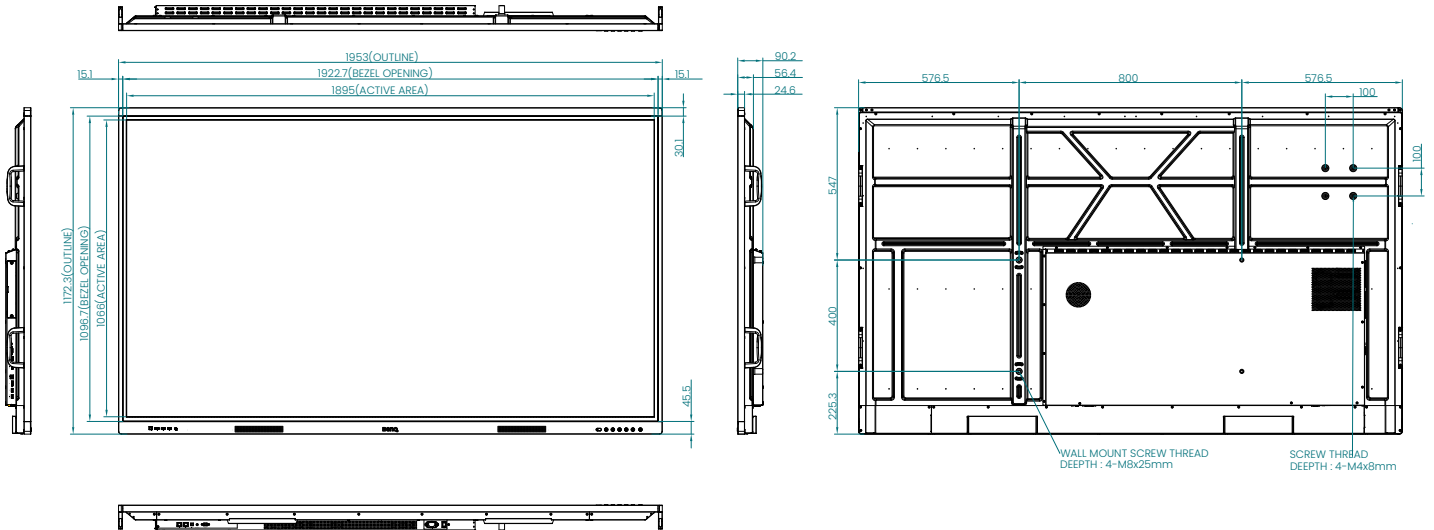

SIDE I/O

PUBLIC 3.0 3.0 DP TOUCH-USB HDMI 1 HDMI 2 VGA PC AUDIO-IN

SENSOR & KEYPAD BUTTONS

BOTTOM I/O

RS232 EARPHONE SPDIF LAN-IN LAN-OUT

DIMENSIONS (MM)

BenQ

© 2024 BenQ Corp. Specifications may vary by region, please visit your local stores for details. Actual product's features and specifications are subject to change without notice. This material may include corporate names and trademarks of third parties which are the properties of the third parties respectively.