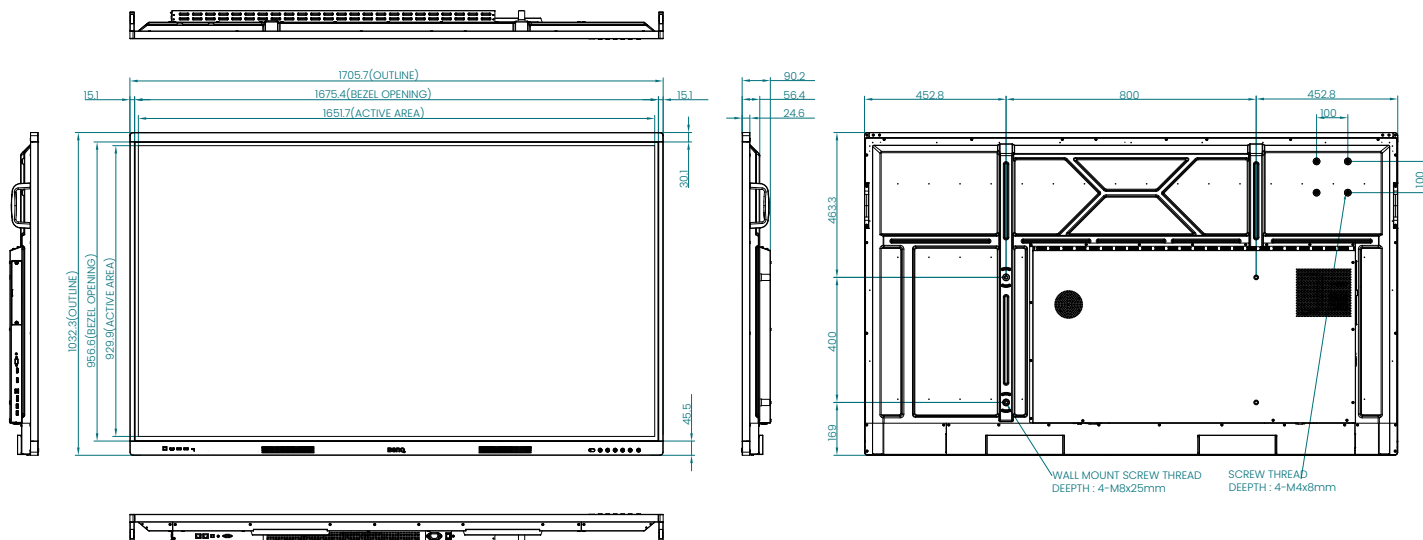

SIDE I/O

PUBLIC 3.0 3.0 DP TOUCH-USB HDMI 1 HDMI 2 VGA PC AUDIO-IN

SENSOR & KEYPAD BUTTONS

BOTTOM I/O

RS232 EARPHONE SPDIF LAN-IN LAN-OUT

DIMENSIONS (MM)

© 2024 BenQ Corp. Specifications may vary by region, please visit your local stores for details. Actual product's features and specifications are subject to change without notice. This material may include corporate names and trademarks of third parties which are the properties of the third parties respectively.