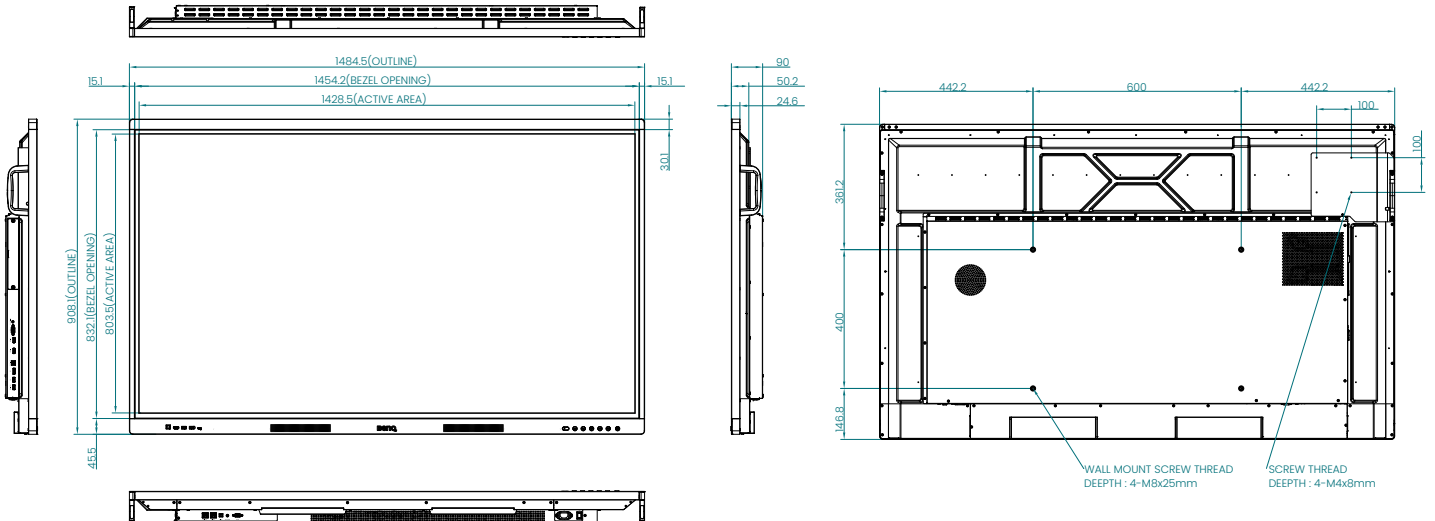

SIDE I/O

PUBLIC 3.0 3.0 DP TOUCH-USB HDMI 1 HDMI 2 VGA PC AUDIO-IN

SENSOR & KEYPAD BUTTONS

BOTTOM I/O

RS232 EARPHONE SPDIF LAN-IN LAN-OUT

DIMENSIONS (MM)

© 2024 BenQ Corp. Specifications may vary by region, please visit your local stores for details. Actual product's features and specifications are subject to change without notice. This material may include corporate names and trademarks of third parties which are the properties of the third parties respectively.