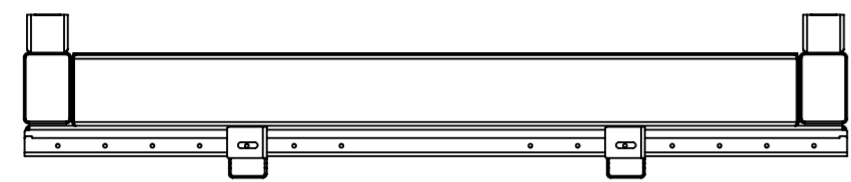

# Fixed Height Wall to Floor Mount - 8997

- Max Capacity 130KG, suitable for screens between 42 and 95in
- Suitable for VESA mounts 200, 300, 400, 500, 600 700 and 800mm in width and between 100 and 600mm in height
- 4 Fixed positions between 700 and 1300mm, adjustable in 200mm increments
- 40mm wall brackets supplied as standard 100mm standoff brackets available if required
- 350mm Extension legs (8999) available if required

\* Height dimensions exclude adjustable feet

Wall mount bracket overall dimensions and fixing pattern

**Loxkit Limited**  
 First avenue  
 Poynton Industrial Estate  
 Poynton  
 Cheshire  
 England  
 SK12 1YJ  
 t: +44 (0) 845 519 5191  
 w: [www.loxkit.com](http://www.loxkit.com)