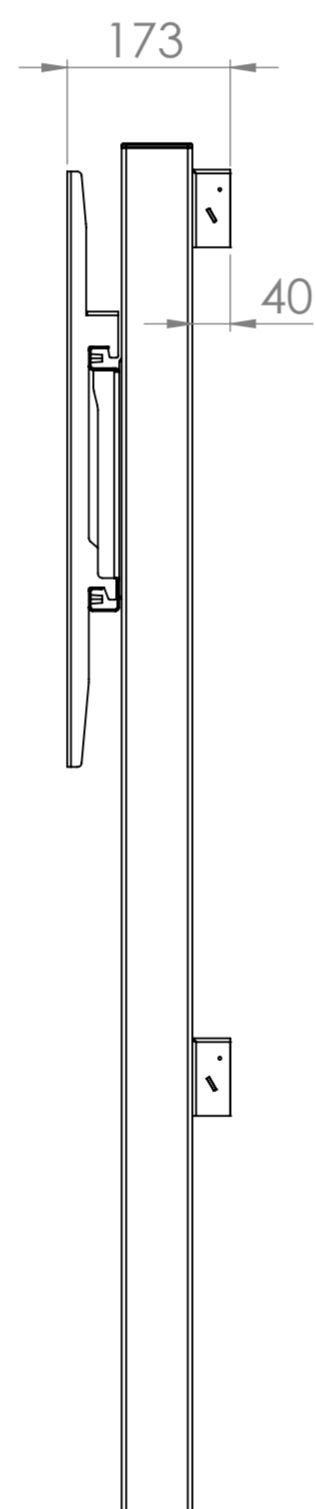

# Fixed Height Wall to Floor Mount - 8997

- Max Capacity 130KG, suitable for screens between 42 and 95in
- Suitable for VESA mounts 200, 300, 400, 500, 600 700 and 800mm in width and between 100 and 600mm in height
- 4 Fixed positions between 700 and 1300mm, adjustable in 200mm increments
- 40mm wall brackets supplied as standard 100mm standoff brackets available if required
- 350mm Extension legs (8999) available if required

\* Height dimensions exclude adjustable feet

Wall mount bracket overall dimensions and fixing pattern

**Loxkit Limited**  
 First avenue  
 Poynton Industrial Estate  
 Poynton  
 Cheshire  
 England  
 SK12 1YJ  
 t: +44 (0) 845 519 5191  
 w: [www.loxkit.com](http://www.loxkit.com)

The copyright of this drawing is retained by Loxit limited  
 This drawing may not be reproduced without prior written permission of Loxit limited

\*Dimensions given to a tolerance of +-3mm