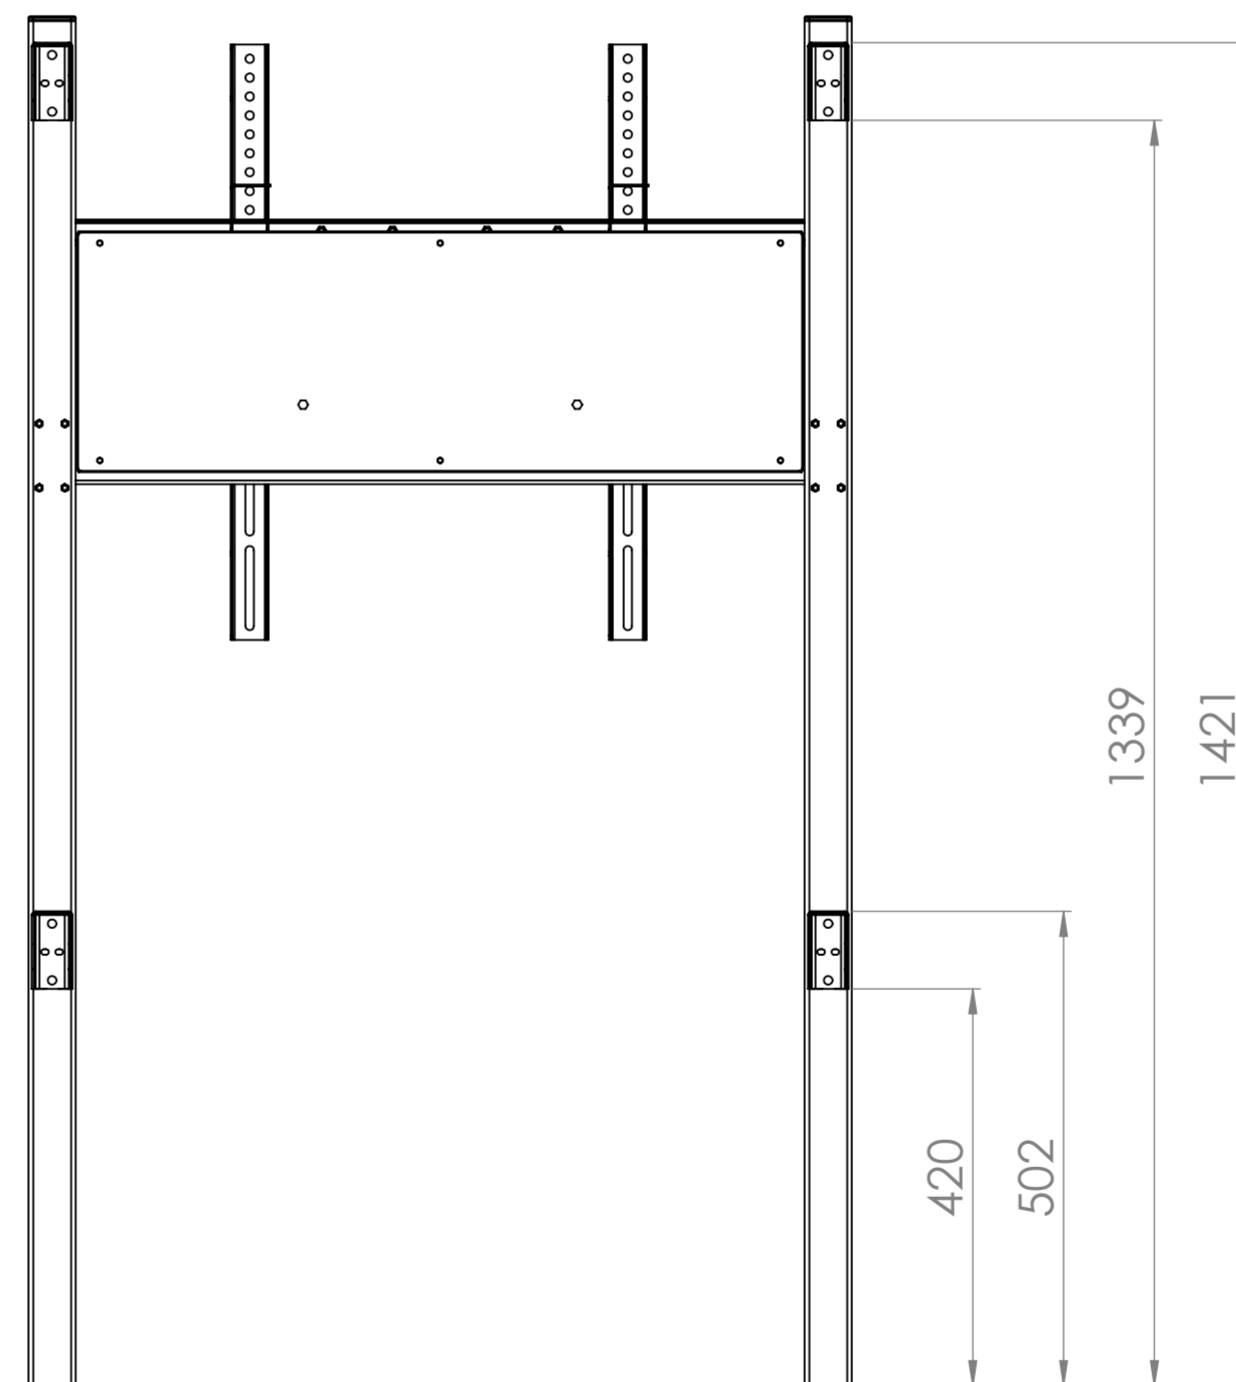

# Fixed Height Wall to Floor Mount - 8997

- Max Capacity 130KG, suitable for screens between 42 and 95in
- Suitable for VESA mounts 200, 300, 400, 500, 600 700 and 800mm in width and between 100 and 600mm in height
- 4 Fixed positions between 700 and 1300mm, adjustable in 200mm increments
- 40mm wall brackets supplied as standard 100mm standoff brackets available if required
- 350mm Extension legs (8999) available if required

\* Height dimensions exclude adjustable feet

Wall mount bracket overall dimensions and fixing pattern

**Loxkit Limited**  
 First avenue  
 Poynton Industrial Estate  
 Poynton  
 Cheshire  
 England  
 SK12 1YJ  
 t: +44 (0) 845 519 5191  
 w: [www.loxkit.com](http://www.loxkit.com)

The copyright of this drawing is retained by Loxit limited  
 This drawing may not be reproduced without prior written permission of Loxit limited

\*Dimensions given to a tolerance of +-3mm