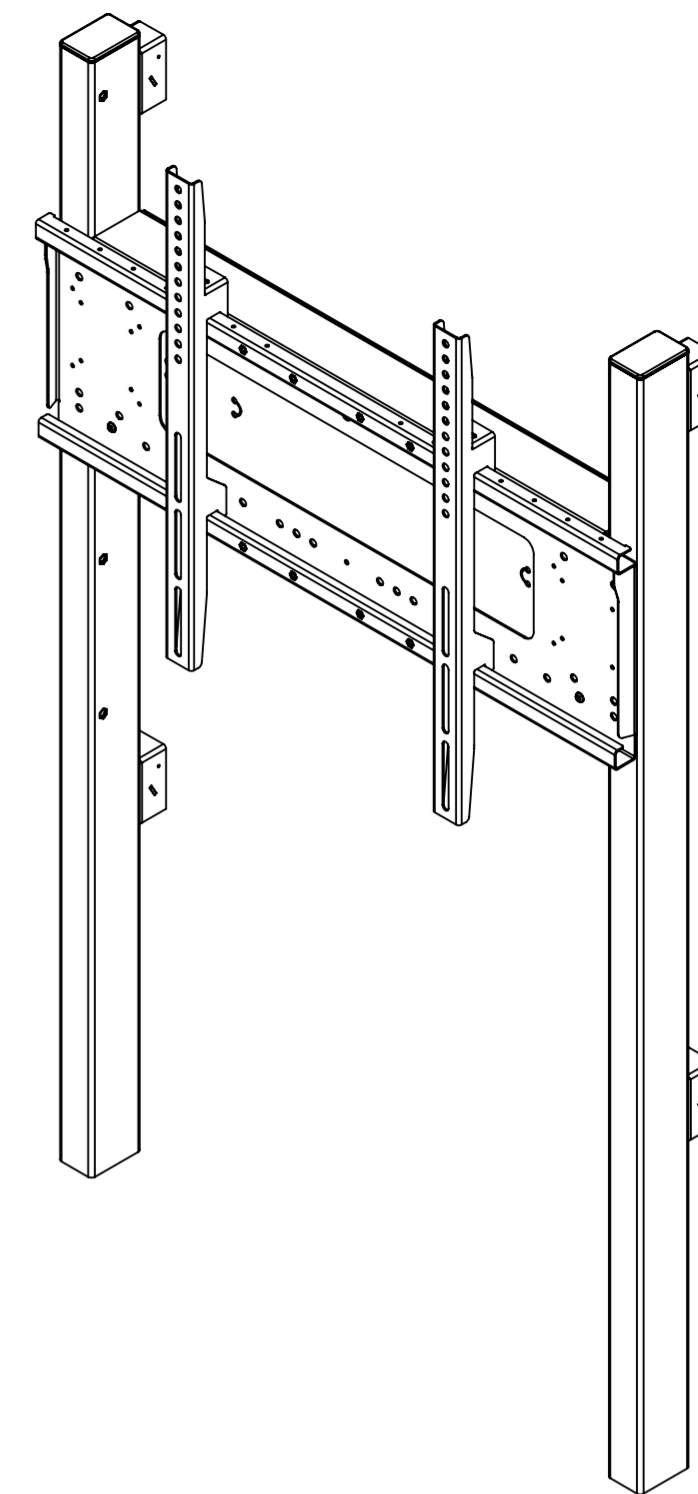

# Fixed Height Wall to Floor Mount - 8997

- Max Capacity 130KG, suitable for screens between 42 and 95in
- Suitable for VESA mounts 200, 300, 400, 500, 600 700 and 800mm in width and between 100 and 600mm in height
- 4 Fixed positions between 700 and 1300mm, adjustable in 200mm increments
- 40mm wall brackets supplied as standard 100mm standoff brackets available if required
- 350mm Extension legs (8999) available if required

\* Height dimensions exclude adjustable feet

Wall mount bracket overall dimensions and fixing pattern

**Loxkit Limited**  
 First avenue  
 Poynton Industrial Estate  
 Poynton  
 Cheshire  
 England  
 SK12 1YJ  
 t: +44 (0) 845 519 5191  
 w: [www.loxkit.com](http://www.loxkit.com)

The copyright of this drawing is retained by Loxit limited  
 This drawing may not be reproduced without prior written permission of Loxit limited

\*Dimensions given to a tolerance of +-3mm