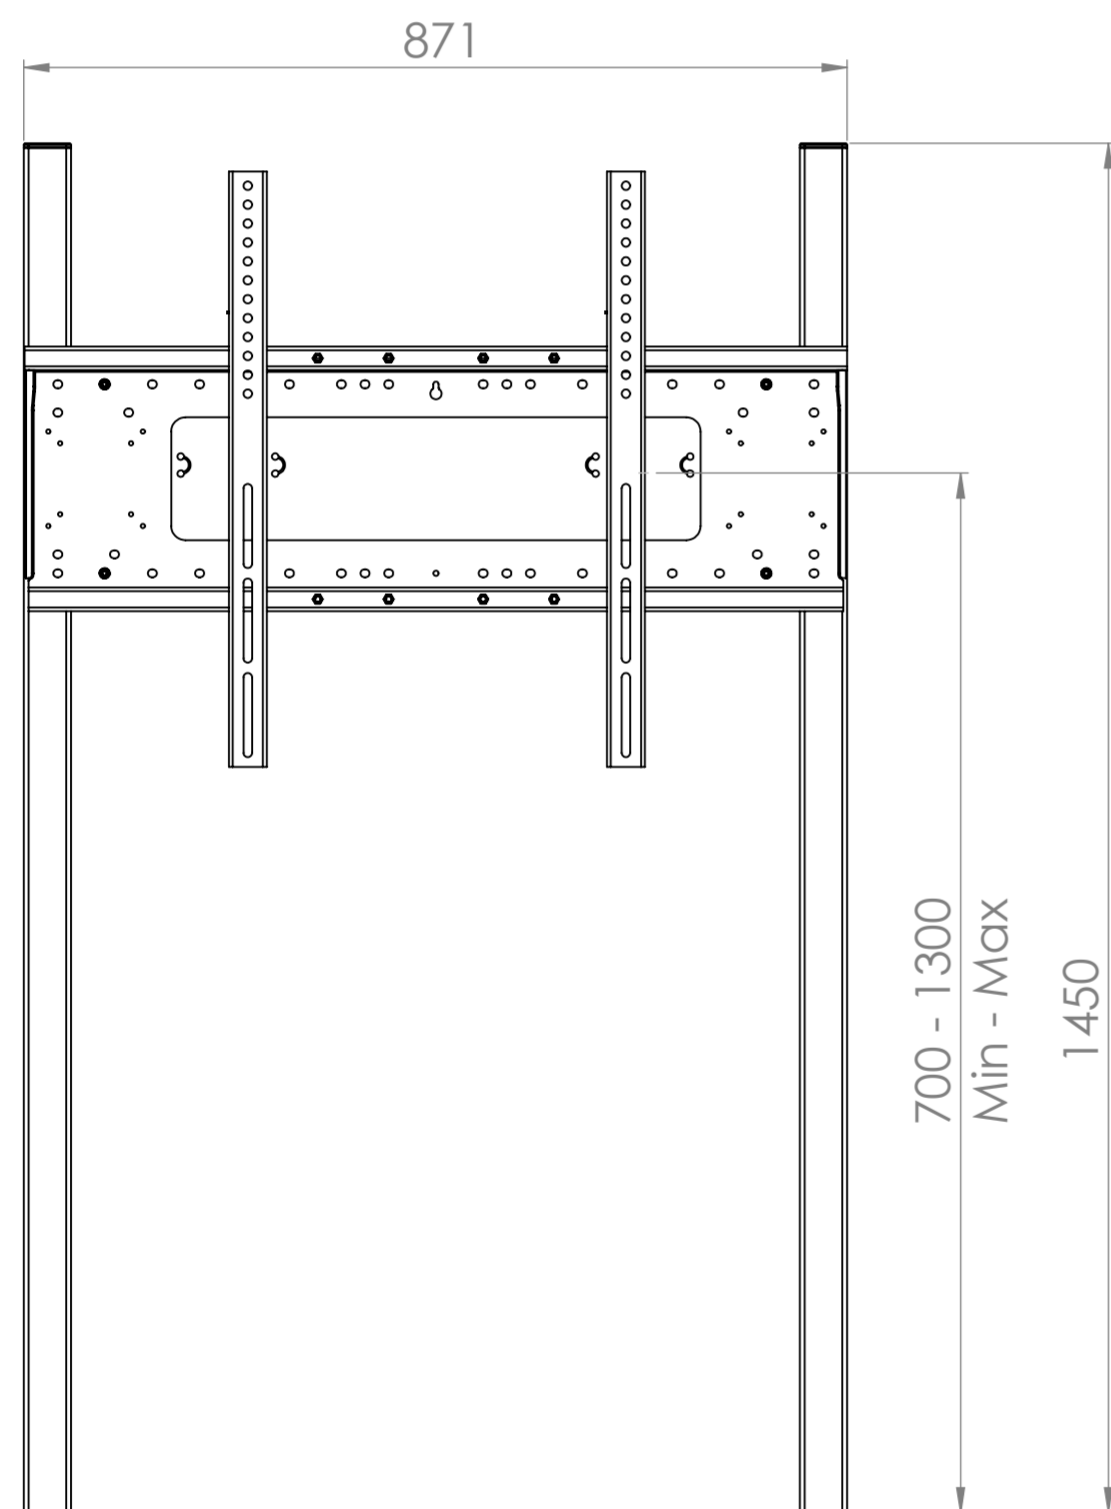

# Fixed Height Wall to Floor Mount - 8997

- Max Capacity 130KG, suitable for screens between 42 and 95in
- Suitable for VESA mounts 200, 300, 400, 500, 600 700 and 800mm in width and between 100 and 600mm in height
- 4 Fixed positions between 700 and 1300mm, adjustable in 200mm increments
- 40mm wall brackets supplied as standard 100mm standoff brackets available if required
- 350mm Extension legs (8999) available if required

\* Height dimensions exclude adjustable feet

Wall mount bracket overall dimensions and fixing pattern

**Loxkit Limited**  
 First avenue  
 Poynton Industrial Estate  
 Poynton  
 Cheshire  
 England  
 SK12 1YJ  
 t: +44 (0) 845 519 5191  
 w: [www.loxkit.com](http://www.loxkit.com)

The copyright of this drawing is retained by Loxit limited  
 This drawing may not be reproduced without prior written permission of Loxit limited

\*Dimensions given to a tolerance of +-3mm