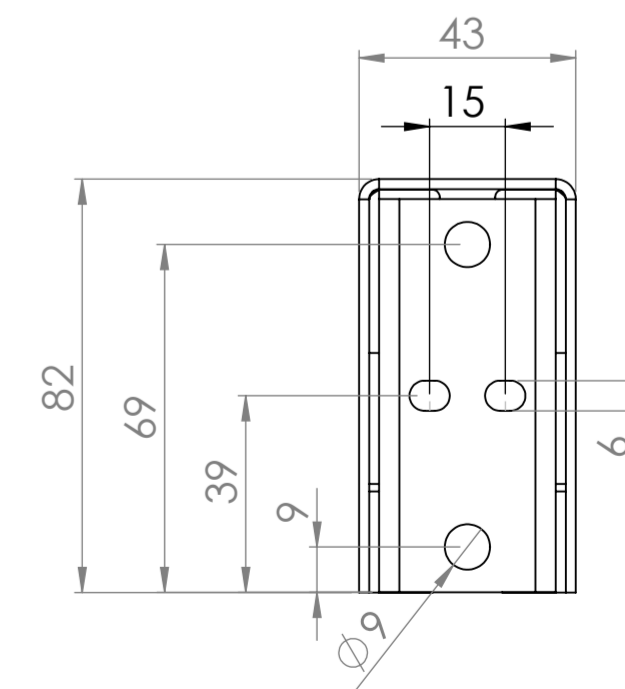

# Fixed Height Wall to Floor Mount - 8997

- Max Capacity 130KG, suitable for screens between 42 and 95in
- Suitable for VESA mounts 200, 300, 400, 500, 600 700 and 800mm in width and between 100 and 600mm in height
- 4 Fixed positions between 700 and 1300mm, adjustable in 200mm increments
- 40mm wall brackets supplied as standard 100mm standoff brackets available if required
- 350mm Extension legs (8999) available if required

\* Height dimensions exclude adjustable feet

Wall mount bracket overall dimensions and fixing pattern

**Loxkit Limited**  
 First avenue  
 Poynton Industrial Estate  
 Poynton  
 Cheshire  
 England  
 SK12 1YJ  
 t: +44 (0) 845 519 5191  
 w: [www.loxkit.com](http://www.loxkit.com)

The copyright of this drawing is retained by Loxit limited  
 This drawing may not be reproduced without prior written permission of Loxit limited

\*Dimensions given to a tolerance of +-3mm