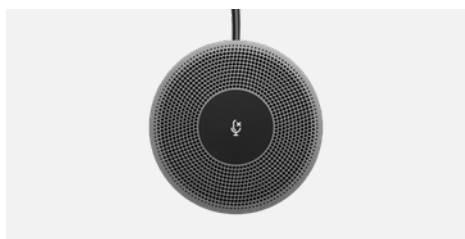

MEETUP ACCESSORIES

EXPANSION MIC

Logitech Expansion Mic for MeetUp provides greater flexibility for room configurations. Built-in beamforming mics are optimized for up to 4 meters (13.1 feet). To extend that range up to 5 meters (16.4 feet), add an Expansion Mic.