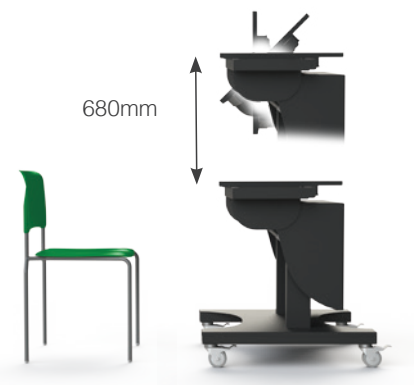

Hi-Lo® Duo 680 Flip Top, Touch Screen Table Trolley

PRODUCT CODE 8505

SIZE	WEIGHT	VESA UP TO	WARRANTY (RTB)	DIMENSIONS
UP TO 75"	UP TO 100kg	800 x 600	5 YRS	HEIGHT: 750mm WIDTH: 785mm DEPTH: 710mm MOUNT WEIGHT: 50kg
				ELECTRIC HEIGHT ADJUSTMENT: 680mm

FEATURES

Electric lift - 680mm of vertical travel.

Manual or Electric tilt - options available.

Simple elegance - all cables are hidden within the columns.

Small footprint - easy access for wheelchair users.

Supremely stable - thanks to individually locking wheels and a solid steel base plate.

SPECIFICATION

Mount size -

universal brackets for VESA mount sizes up to 800mm and 440mm or 600mm high - via adapters (sold separately).

Construction -

high quality steel.

Electrical height adjustment

(680mm) with **Manual tilt**

Warranty - 5 year return to base warranty.

Perfect position - rotate the touch screen from table top through to easel and onwards to vertical positions, with either electric or manual tilt options. These versatile mounts accommodate everyone, from early years through to adults. Touch Screen Tables take interaction to another level...literally.