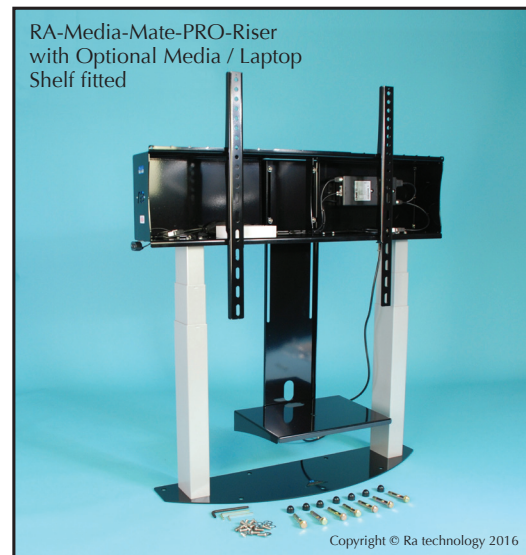

Electric Height Adjustable Riser for Large Screens and Touch Screens

RA Media Mate PRO Riser

- Wall / Floor fitment for most makes of Touch Screen.
- Generous electric height adjustment of 650 mm.
- Suitable for screens of up to 85 inch diagonal & 120 kg.
- Optional height adjustable Media & Laptop Shelf available.
- Integral 13A power sockets for Screen / Laptop etc.
- Anti Collision Feature included in specification.
- Slim design allows easy access for wheel chairs.
- Smooth and progressive lifting action.
- Supplied fully assembled and operational.
- Full fixing & fitting kit included.
- Certificate of conformity applies.
- 3 Year RTB Warranty