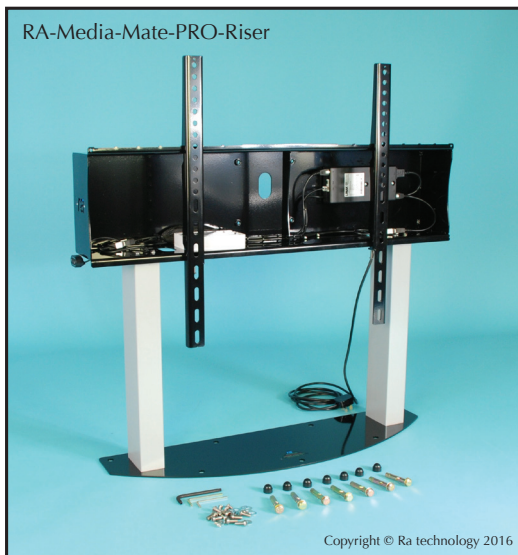

Electric Height Adjustable Riser for Large Screens and Touch Screens

RA Media Mate PRO Riser

- Wall / Floor fitment for most makes of Touch Screen.
- Generous electric height adjustment of 650 mm.
- Suitable for screens of up to 85 inch diagonal & 120 kg.
- Optional height adjustable Media & Laptop Shelf available.
- Integral 13A power sockets for Screen / Laptop etc.
- Anti Collision Feature included in specification.
- Slim design allows easy access for wheel chairs.
- Smooth and progressive lifting action.
- Supplied fully assembled and operational.
- Full fixing & fitting kit included.
- Certificate of conformity applies.
- 3 Year RTB Warranty