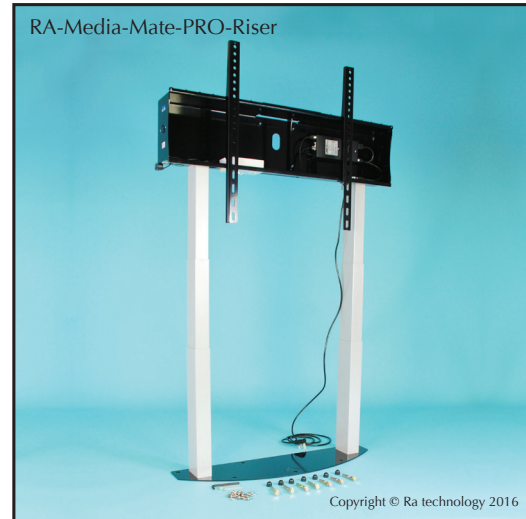

Electric Height Adjustable Riser for Large Screens and Touch Screens

RA Media Mate PRO Riser

- Wall / Floor fitment for most makes of Touch Screen.
- Generous electric height adjustment of 650 mm.
- Suitable for screens of up to 85 inch diagonal & 120 kg.
- Optional height adjustable Media & Laptop Shelf available.
- Integral 13A power sockets for Screen / Laptop etc.
- Anti Collision Feature included in specification.
- Slim design allows easy access for wheel chairs.
- Smooth and progressive lifting action.
- Supplied fully assembled and operational.
- Full fixing & fitting kit included.
- Certificate of conformity applies.
- 3 Year RTB Warranty