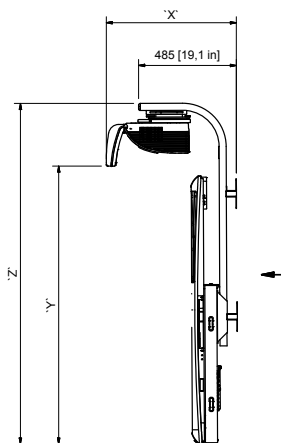

TECHNICAL DRAWING SPECIFICATIONS

ActivBoard 300 Pro Series with EST-P1 Projector Technical drawing and measurements

	EST-P1 - 378 Pro	EST-P1 - 387 Pro	EST-P1 - 395 Pro
ActivBoard 'A'	1868 (73.5")	2105 (82.9")	2335 (92")
Projector 'B'	1379 (54.3")	1379 (54.3")	1409 (55.5")
Wall box 'C' ± 150 (6")	660 (26")	660 (26")	660 (26")
Fixing height 'D'	920 (36.2")	920 (36.2")	950 (37.4")
Total height 'E'	2380 (93.7")	2380 (93.7")	2410 (94.9")
Min room height 'F'	2390 (94.1")	2390 (94.1")	2420 (95.3")
Min room height 'G'	2354 (92.7")	2314 (91.1")	2446 (96.3")

BOARD SIZE	DIMENSION 'X'		DIMENSION 'Y'		DIMENSION 'Z'	
	MM ±10	IN ±0.4	MM ±10	IN ±0.4	MM	IN
78"	663	26.1	1349	53.1	1660	65.4
87"	645	25.4	1378	54.2	1688	66.5
95"	685	27.0	1476	58.1	1787	70.4