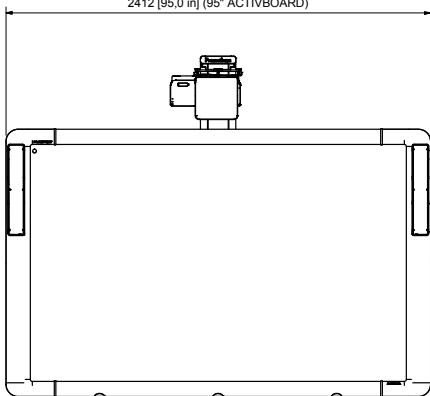

TECHNICAL DRAWING SPECIFICATIONS

ActivBoard 300 Pro Series with EST-P1 Projector Technical drawing and measurements

	EST-P1 - 378 Pro	EST-P1 - 387 Pro	EST-P1 - 395 Pro
ActivBoard 'A'	1868 (73.5")	2105 (82.9")	2335 (92")
Projector 'B'	1379 (54.3")	1379 (54.3")	1409 (55.5")
Wall box 'C' ± 150 (6")	660 (26")	660 (26")	660 (26")
Fixing height 'D'	920 (36.2")	920 (36.2")	950 (37.4")
Total height 'E'	2380 (93.7")	2380 (93.7")	2410 (94.9")
Min room height 'F'	2390 (94.1")	2390 (94.1")	2420 (95.3")
Min room height 'G'	2354 (92.7")	2314 (91.1")	2446 (96.3")

BOARD SIZE	DIMENSION 'X'		DIMENSION 'Y'		DIMENSION 'Z'	
	MM ±10	IN ±0.4	MM ±10	IN ±0.4	MM	IN
78"	663	26.1	1349	53.1	1660	65.4
87"	645	25.4	1378	54.2	1688	66.5
95"	685	27.0	1476	58.1	1787	70.4