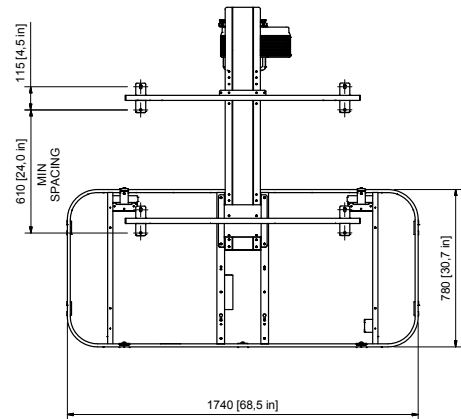

TECHNICAL DRAWING SPECIFICATIONS

ActivBoard 300 Pro Series with EST-P1 Projector Technical drawing and measurements

	EST-P1 - 378 Pro	EST-P1 - 387 Pro	EST-P1 - 395 Pro
ActivBoard 'A'	1868 (73.5")	2105 (82.9")	2335 (92")
Projector 'B'	1379 (54.3")	1379 (54.3")	1409 (55.5")
Wall box 'C' ± 150 (6")	660 (26")	660 (26")	660 (26")
Fixing height 'D'	920 (36.2")	920 (36.2")	950 (37.4")
Total height 'E'	2380 (93.7")	2380 (93.7")	2410 (94.9")
Min room height 'F'	2390 (94.1")	2390 (94.1")	2420 (95.3")
Min room height 'G'	2354 (92.7")	2314 (91.1")	2446 (96.3")

BOARD SIZE	DIMENSION 'X'		DIMENSION 'Y'		DIMENSION 'Z'	
	MM ±10	IN ±0.4	MM ±10	IN ±0.4	MM	IN
78"	663	26.1	1349	53.1	1660	65.4
87"	645	25.4	1378	54.2	1688	66.5
95"	685	27.0	1476	58.1	1787	70.4